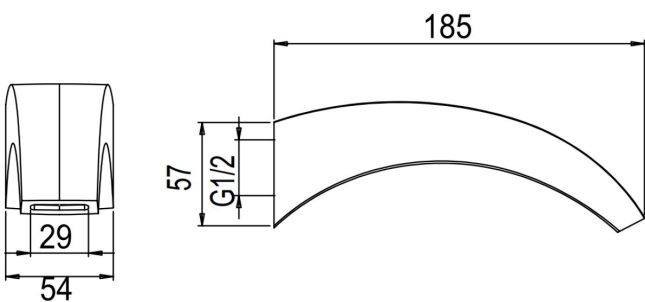

FORENO Bath Spout

PRODUCT CODE

BF18

COLOUR/FINISHES

Chrome

PRESSURE TYPE

All Pressures

MIN. PRESSURE

35kPa

MAX. PRESSURE

500kPa (As per NZ Building Code AS/NZ 3500.1)

MAX. TEMPERATURE

65°C

PLUMBING CONNECTION

15mm

SPOUT REACH

170mm

Installation instructions are available from the product page on FORENO.CO.NZ