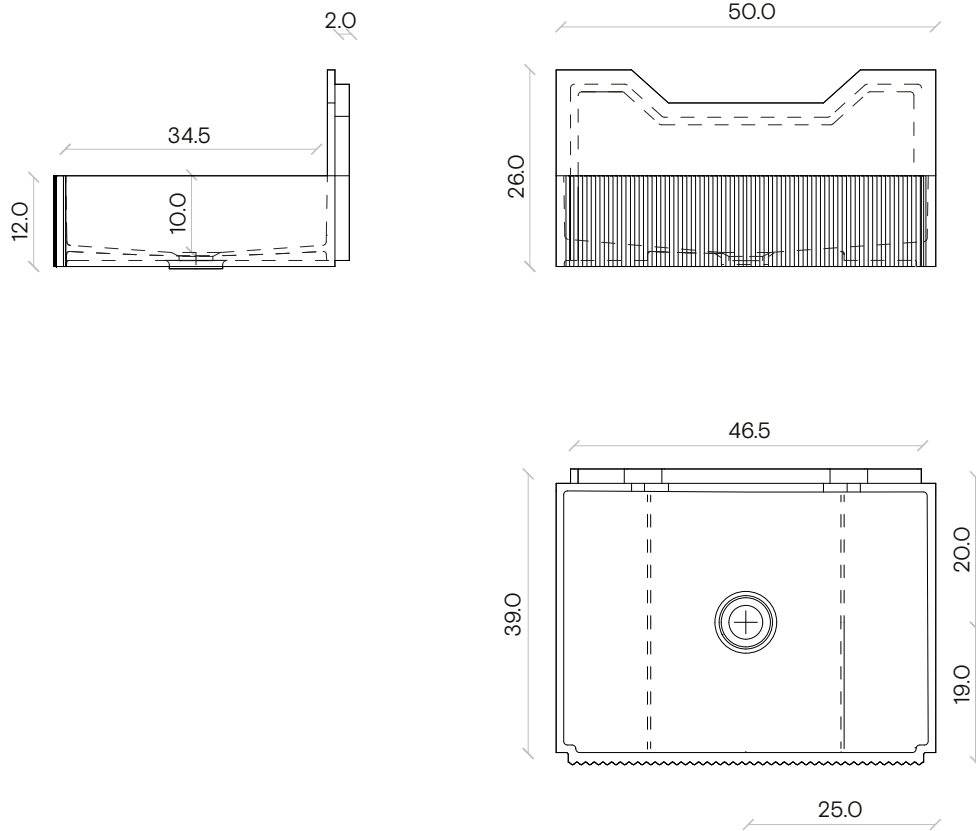

Module Dimensions
50 x 39 x h 26 cm

Materials
LivingTec®, White Marble

Colours

- White - RAL 9016
- Light Pink NCS S 2010 - Y50R
- Lilic NCS S 1515 R60B
- Blue NCS S 3030 B30G

Weight
Product - kg
Packaging - kg

Packaging Dimensions
-

Frieze two lined

Scala 1:10

Frieze two lined marble

Scala 1:10

Frieze two lined plus

for band

Scala 1:10

Frieze plate for wall mounted basins

Design By
MarcanteTesta

Code
EXFRIEZEPIASTRA/B

Category
Washbasins

Module Dimensions
40 x 30 x h 13 cm

Materials
Matt varnished metal

Colours

● White - RAL 9016

Weight

Product - kg
Packaging - kg

Packaging Dimensions

-

Frieze plate for wall mounted basins

Scala 1:10