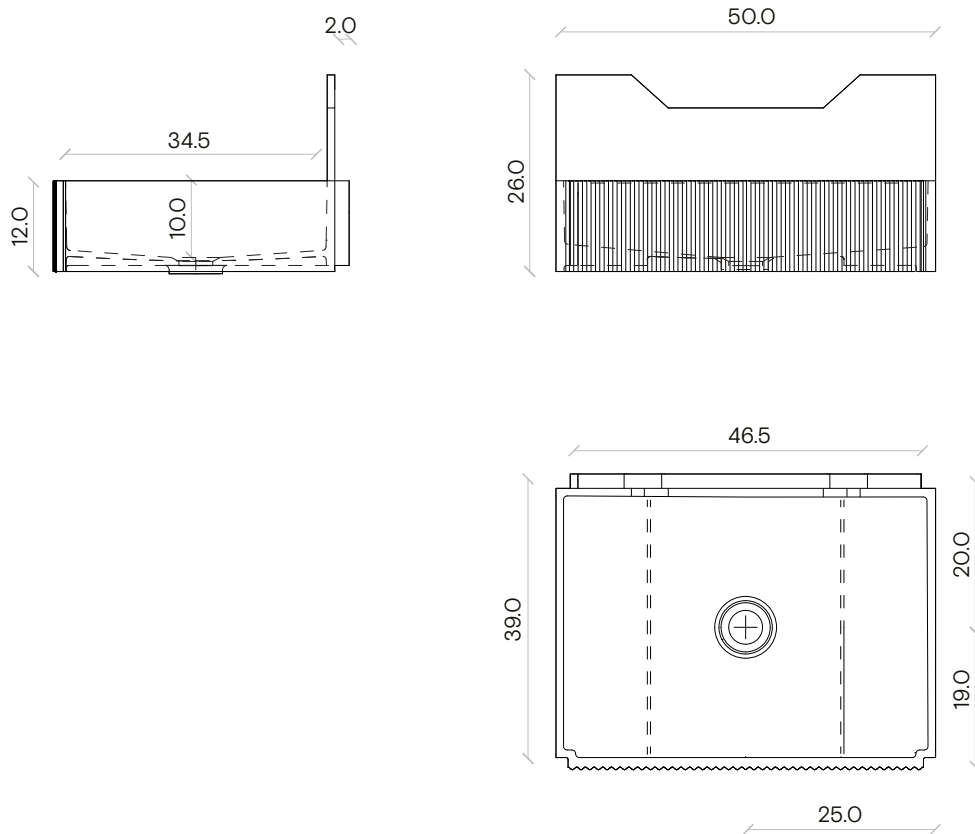

Module Dimensions
50 x 39 x h 26 cm

Materials
LivingTec®, White Marble

Colours

- White - RAL 9016
- Light Pink NCS S 2010 - Y50R
- Lilic NCS S 1515 R60B
- Blue NCS S 3030 B30G

Weight
Product - kg
Packaging - kg

Packaging Dimensions
-

Frieze two lined

Scala 1:10

Frieze two lined marble

Scala 1:10

Frieze two lined plus

for band

Scala 1:10

Frieze plate for wall mounted basins

Design By
MarcanteTesta

Code
EXFRIEZEPIASTRA/B

Category
Washbasins

Module Dimensions
40 x 30 x h 13 cm

Materials
Matt varnished metal

Colours

● White - RAL 9016

Weight

Product - kg
Packaging - kg

Packaging Dimensions

-

Frieze plate for wall mounted basins

Scala 1:10