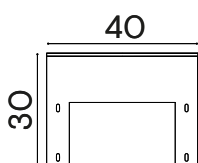

Module Dimensions
50 x 39 x h 26 cm

Materials
LivingTec®, White Marble

Colours

- White - RAL 9016
- Light Pink NCS S 2010 - Y50R
- Lilic NCS S 1515 R60B
- Blue NCS S 3030 B30G

Weight
Product - kg
Packaging - kg

Packaging Dimensions
-

Frieze two lined

Scala 1:10

Frieze two lined marble

Scala 1:10

Frieze two lined plus

for band

Scala 1:10

Frieze plate for wall mounted basins

Design By
MarcanteTesta

Code
EXFRIEZEPIASTRA/B

Category
Washbasins

Module Dimensions
40 x 30 x h 13 cm

Materials
Matt varnished metal

Colours

● White - RAL 9016

Weight

Product - kg
Packaging - kg

Packaging Dimensions

-

Frieze plate for wall mounted basins

Scala 1:10