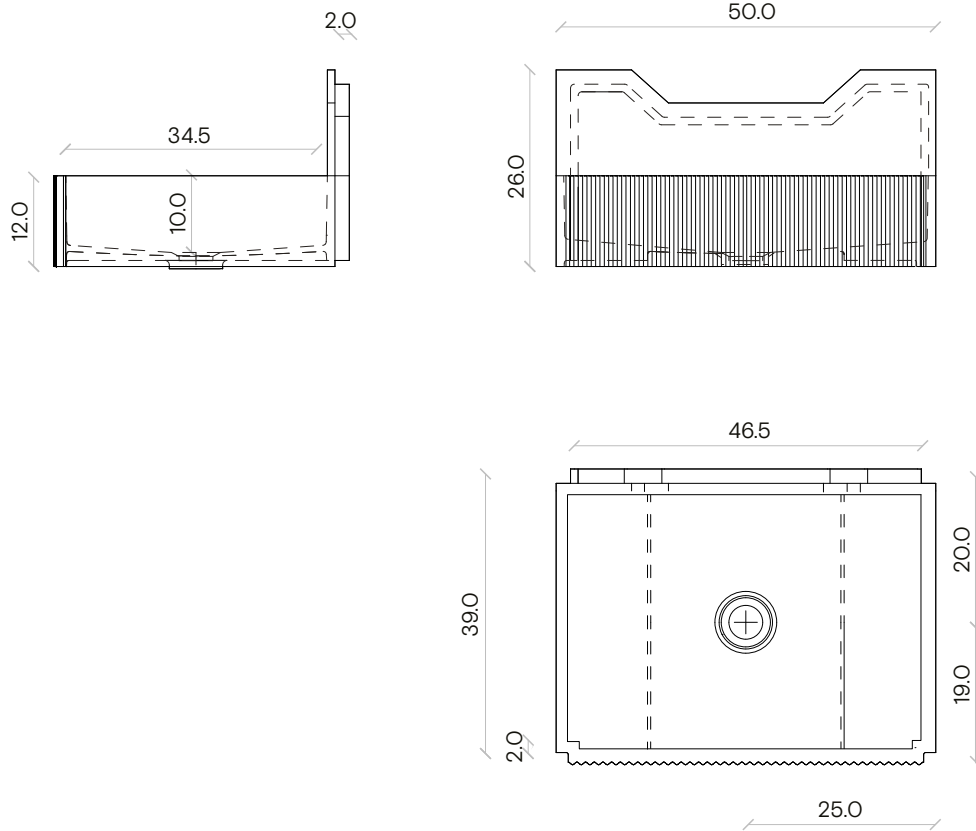

Module Dimensions
50 x 39 x h 26 cm

Materials
LivingTec®, White Marble

Colours

- White - RAL 9016
- Light Pink NCS S 2010 - Y50R
- Lilic NCS S 1515 R60B
- Blue NCS S 3030 B30G

Weight
Product - kg
Packaging - kg

Packaging Dimensions
-

Frieze two lined

Scala 1:10

Frieze two lined marble

Scala 1:10

Frieze two lined plus

for band

Scala 1:10

Frieze plate for wall mounted basins

Design By
MarcanteTesta

Code
EXFRIEZEPIASTRA/B

Category
Washbasins

Module Dimensions
40 x 30 x h 13 cm

Materials
Matt varnished metal

Colours

● White - RAL 9016

Weight

Product - kg
Packaging - kg

Packaging Dimensions

-

Frieze plate for wall mounted basins

Scala 1:10