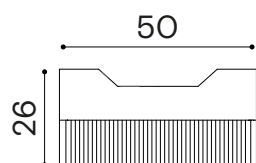

Frieze Two Lined

Product Fact Sheet

ex.t

info@ex-t.com / ex-t.com

Frieze two lined

Design By
MarcanteTesta

Code

white
EXLAVFRIEZE2L
EXLAVFRIEZE2LP

Module Dimensions
50 x 39 x h 26 cm

Materials
LivingTec®, White Marble

Colours

- White - RAL 9016
- Light Pink NCS S 2010 - Y50R
- Lilic NCS S 1515 R60B
- Blue NCS S 3030 B30G

Weight
Product - kg
Packaging - kg

Frieze plate for wall mounted basins

Design By
MarcanteTesta

Code
EXFRIEZEPIASTRA/B

Category
Washbasins

Module Dimensions
40 x 30 x h 13 cm

Materials
Matt varnished metal

Colours

● White - RAL 9016