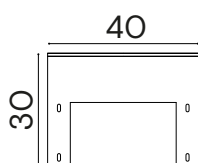

Frieze plate for wall mounted basins

Design By
MarcanteTesta

Code
EXFRIEZEPIASTRA/B

Category
Washbasins

Module Dimensions
40 x 30 x h 13 cm

Materials
Matt varnished metal

Colours
 White - RAL 9016

Weight
Product - kg
Packaging - kg

Packaging Dimensions
-

Frieze plate for wall mounted basins

Scala 1:10