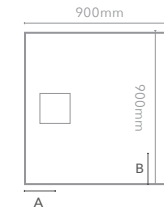

Choose your Colour

White
Code W

Fossil Grey
Code F

Graphite
Code G

Black
Code B

Sandstone
Code S

Square Tray (comes with MERLYN 90mm fast flow waste)

Size	Code
900 x 900	T90RT

Square Tray		
Size	Waste Position (A)	Waste Position (B)
900 x 900	270	450

Waste Positions

DISCLAIMER

When wet, the surface of the majority of shower trays will show an increase in the potential for slipping. This is particularly the case when soap, shampoo, bath oil etc. are used. It is important that designers, installers and users are aware of this.