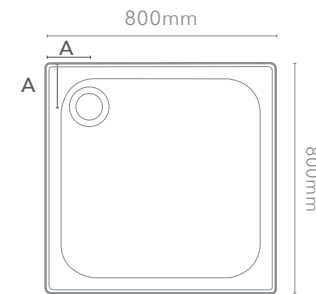

Square Tray

Size	Code	Tray Panel Kit
760 x 760	S76SQTO	Kit 4
800 x 800	S80SQTO	Kit 4
900 x 900	S90SQTO	Kit 4

Tray Panel Kits (including Legs)***

Tray Panel Kit	Code
Kit 1	DRK1
Kit 2	DRK2
Kit 3	DRK3
Kit 4	DRK4

Tray Panel Kit

Graduated adjustable leg and easy-fit tray panel kit.

Graduated adjustable leg system.

Waste Complete

DWAS

White Waste Cover

DWASCAPWHT

Waste Positions

Square Tray

Size	Touchstone	Waste Position (A)	Waste Position (B)
760	X	147	147
800	X	147	147
900	X	147	147

DISCLAIMER

When wet, the surface of the majority of shower trays will show an increase in the potential for slipping. This is particularly the case when soap, shampoo, bath oil etc. are used. It is important that designers, installers and users are aware of this.

90mm fast flow waste, includes hair trap and chrome cover.

Please Note: Order codes on the Touchstone **do not** include waste, waste must be ordered separately. **Code: DWAS**