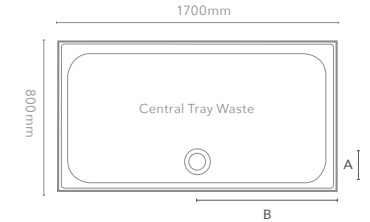

Rectangular Tray

Lifestyle imagery shown with rectangular tray

Features & Benefits

- Double skinned for added rigidity
- 50mm high to achieve minimalist design
- 130mm high including tray panels
- Comes with 90mm fast flow waste
- The MStone tray is capped with an easy to clean surface that provides a chemical resistant, anti-bacterial solution due to it's ultra-smooth non-porous surface.
- Available as low level or with tray panel kits for easy installation
- Shower tray Lifetime Guarantee*
*This guarantee covers manufacturing defects only.

Rectangular Tray (comes with MERLYN 90mm fast flow waste)

| Size | Code |
|-------------|---------|
| 900 x 760 | D976RT |
| 1000 x 800 | D108RT |
| 1100 x 760 | D1176RT |
| 1100 x 800 | D118RT |
| 1200 x 700 | D127RT |
| 1200 x 760 | D1276RT |
| 1200 x 800 | D128RT |
| 1200 x 900 | D129RT |
| 1400 x 800 | D148RT |
| 1400 x 900 | D149RT |
| 1500 x 700 | D157RT |
| 1500 x 800 | D158RT |
| 1500 x 900 | D159RT |
| 1600 x 800 | D168RT |
| 1600 x 900 | D169RT |
| 1685 x 700 | D177RT |
| 1680 x 760 | D1776RT |
| *1700 x 800 | D178RT |

Waste is centred for 1700 x 800 tray - D178RT

Tray Panel Kit (including Legs)

| | |
|-------|------|
| Kit 3 | DRK3 |
| Kit 4 | DRK4 |

Waste Positions

Rectangular Tray

| Size | Waste Position (A) | Waste Position (B) |
|------------|--------------------|--------------------|
| 900 x 760 | 147 | |
| 1000 x 800 | 147 | |
| 1100 x 760 | 147 | |
| 1100 x 800 | 147 | |
| 1200 x 700 | 147 | |
| 1200 x 760 | 147 | |
| 1200 x 800 | 147 | |
| 1200 x 900 | 147 | |
| 1400 x 800 | 147 | |
| 1400 x 900 | 147 | |
| 1500 x 700 | 147 | |
| 1500 x 800 | 147 | |
| 1500 x 900 | 147 | |
| 1600 x 800 | 147 | |
| 1600 x 900 | 147 | |
| 1685 x 700 | 147 | |
| 1680 x 760 | 147 | |
| 1700 x 800 | 130 | 850 |