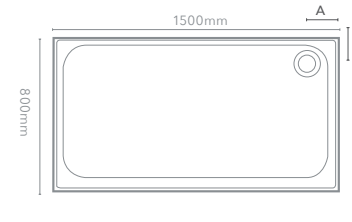

Rectangular Tray

Lifestyle imagery shown with rectangular tray

Features & Benefits

- Double skinned for added rigidity
- 50mm high to achieve minimalist design
- 130mm high including tray panels
- Comes with 90mm fast flow waste
- The MStone tray is capped with an easy to clean surface that provides a chemical resistant, anti-bacterial solution due to it's ultra-smooth non-porous surface.
- Available as low level or with tray panel kits for easy installation
- Shower tray Lifetime Guarantee*
*This guarantee covers manufacturing defects only.

Rectangular Tray (comes with MERLYN 90mm fast flow waste)

| Size | Code |
|-------------|---------|
| 900 x 760 | D976RT |
| 1000 x 800 | D108RT |
| 1100 x 760 | D1176RT |
| 1100 x 800 | D118RT |
| 1200 x 700 | D127RT |
| 1200 x 760 | D1276RT |
| 1200 x 800 | D128RT |
| 1200 x 900 | D129RT |
| 1400 x 800 | D148RT |
| 1400 x 900 | D149RT |
| 1500 x 700 | D157RT |
| 1500 x 800 | D158RT |
| 1500 x 900 | D159RT |
| 1600 x 800 | D168RT |
| 1600 x 900 | D169RT |
| 1685 x 700 | D177RT |
| 1680 x 760 | D1776RT |
| *1700 x 800 | D178RT |

Waste is centred for 1700 x 800 tray - D178RT

Tray Panel Kit (including Legs)

| | |
|-------|------|
| Kit 3 | DRK3 |
| Kit 4 | DRK4 |

Waste Positions

Rectangular Tray

| Size | Waste Position (A) | Waste Position (B) |
|------------|--------------------|--------------------|
| 900 x 760 | 147 | |
| 1000 x 800 | 147 | |
| 1100 x 760 | 147 | |
| 1100 x 800 | 147 | |
| 1200 x 700 | 147 | |
| 1200 x 760 | 147 | |
| 1200 x 800 | 147 | |
| 1200 x 900 | 147 | |
| 1400 x 800 | 147 | |
| 1400 x 900 | 147 | |
| 1500 x 700 | 147 | |
| 1500 x 800 | 147 | |
| 1500 x 900 | 147 | |
| 1600 x 800 | 147 | |
| 1600 x 900 | 147 | |
| 1685 x 700 | 147 | |
| 1680 x 760 | 147 | |
| 1700 x 800 | 130 | 850 |