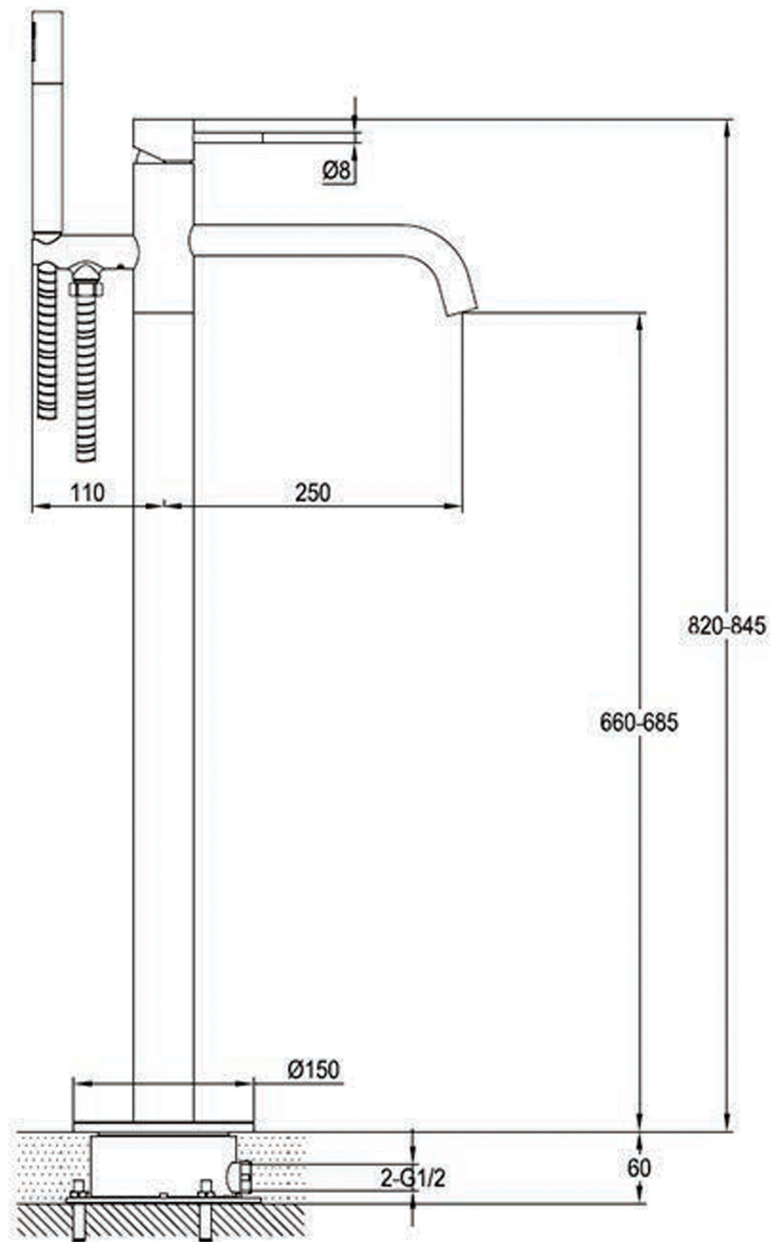

Technical Drawing

Product code: 23534BBR

Product range: VOS Brushed Brass

www.jtpuk.co.uk

technical@jtpuk.co.uk

01895 442211