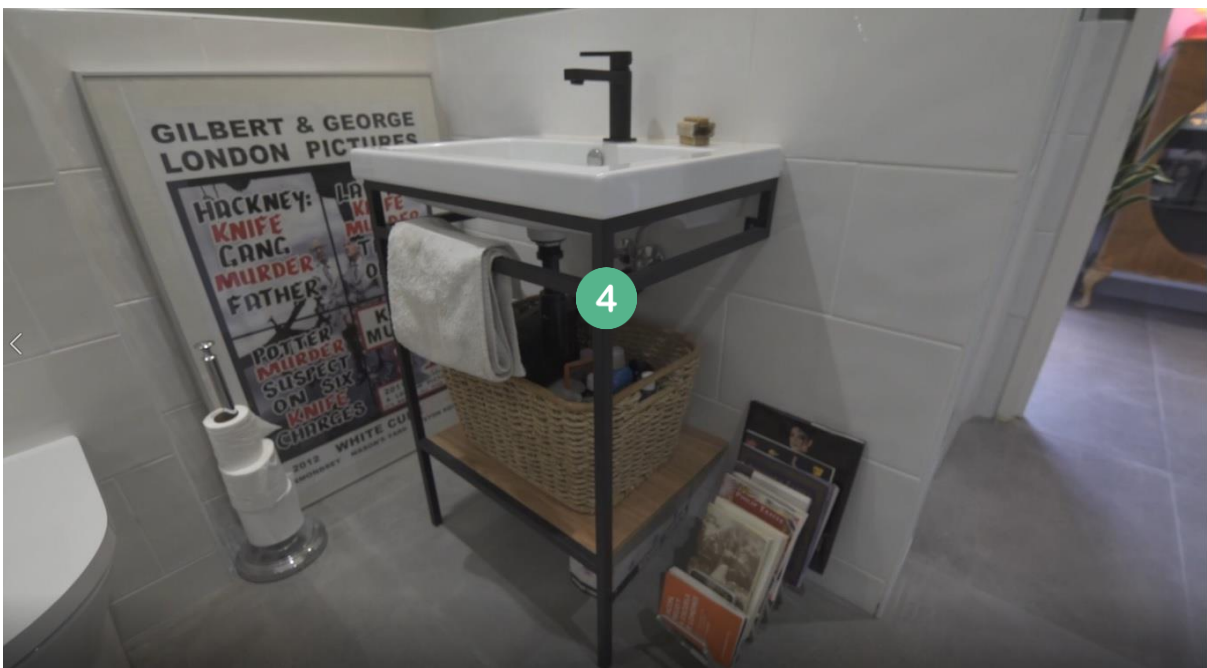

Brendan Courtney Apartment Makeover Porcelanosa Product References & Codes

- 1 Black Urban Basin Mixer - 100121306
- 2 Square Basin 60cm - 100090017
- 3 China Blanco White Tile 31 x 59cm - 100157410

4 60cm Black Console for Basin - 100234021

5 Black Noken Shower Pack - 100221930

6 Noken Essence C Chrome Radiator -100093830

7 Freestanding Arquitect Bath - 100206910

8 Freestanding Noken Round Chrome Bath Mixer - 100209423

9 WC & Flushplate – Toilet Frame 100159542 / Acro Pan 100251816 / Seat & Cover 100253386