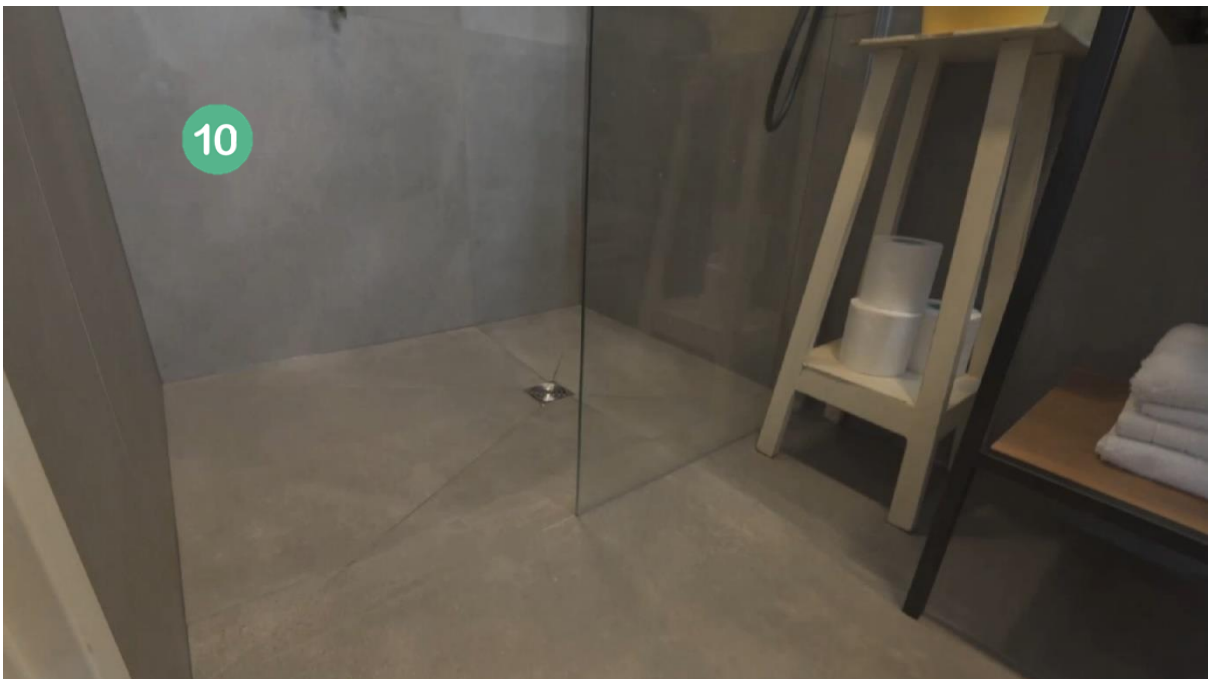

Brendan Courtney Apartment Makeover Porcelanosa Product References & Codes

- 1 Black Urban Basin Mixer - 100121306
- 2 Square Basin 60cm - 100090017
- 3 China Blanco White Tile 31 x 59cm - 100157410

4 60cm Black Console for Basin - 100234021

5 Black Noken Shower Pack - 100221930

6 Noken Essence C Chrome Radiator -100093830

7 Freestanding Arquitect Bath - 100206910

8 Freestanding Noken Round Chrome Bath Mixer - 100209423

9 WC & Flushplate – Toilet Frame 100159542 / Acro Pan 100251816 / Seat & Cover 100253386

10

Bottego Topo Floor Tiles 80x80cm – 100214622

This is the main tile featured throughout the apartment in the hallway, living room, kitchen, bedroom and bathrooms.

10