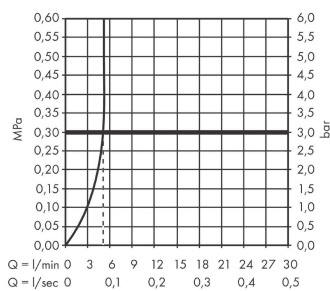

Talis Select S

Basin mixer 190 without waste set

Finish: **Chrome** Article Number: **72045000**

Description

product features

- ComfortZone 190
- projection: 131 mm
- spout height: 179 mm
- spray type: normal spray
- maximum flow rate at 3 bar: 5 l/min
- Select cartridge with temperature control
- temperature limitation adjustable
- suitable for continuous flow water heaters
- connection type: G 3/8 connections
- connection dimension: DN15

Technology

Product image

Scale drawing

Flowchart

Talis Select S
Basin mixer 190 without waste set
 Finish: **Chrome** Article Number: **72045000**

Exploded Drawing

Year of production: >03/18

Talis Select S
Basin mixer 190 without waste set
 Finish: **Chrome** Article Number: **72045000**