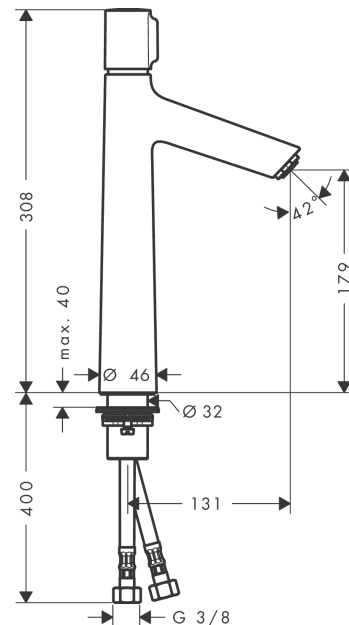

Talis Select S

Basin mixer 190 without waste set

Finish: **Chrome** Article Number: **72045000**

Description

product features

- ComfortZone 190
- projection: 131 mm
- spout height: 179 mm
- spray type: normal spray
- maximum flow rate at 3 bar: 5 l/min
- Select cartridge with temperature control
- temperature limitation adjustable
- suitable for continuous flow water heaters
- connection type: G 3/8 connections
- connection dimension: DN15

Technology

Product image

Scale drawing

Flowchart

Talis Select S
Basin mixer 190 without waste set
 Finish: **Chrome** Article Number: **72045000**

Exploded Drawing

Year of production: >03/18

Talis Select S
Basin mixer 190 without waste set
 Finish: **Chrome** Article Number: **72045000**

Spare part list

Year of production: >03/18

Pos.	Description	Article Number	PC	PU
1	handle	92525000	12	1
2	adapter for handle	92526000	7	1
3	nut	92528000	11	1
4	O-ring 27x1,5	92527000	4	1
5	cartridge, assy	92529000	14	1
6	adapter for cartridge	98866000	8	1
7	O-ring 23x2	98398000	1	1
8	aerator M24x1 (5 l/min)	13185000	99	1
9	flat seal	98749000	2	1
10	fixing set (Ø 32)	13961000	7	1
11	lever collar	97548000	1	1
12	connection hose 600 mm M8x0,75 G3/8	92629000	11	1
13	O-ring 7x1,5	98422000	1	1
14	non return valve DW 10	96456000	3	1
15	filter	92532000	3	1
16	sealing set	92533000	1	1
a	fixation extension 35 mm	13898000	12	1