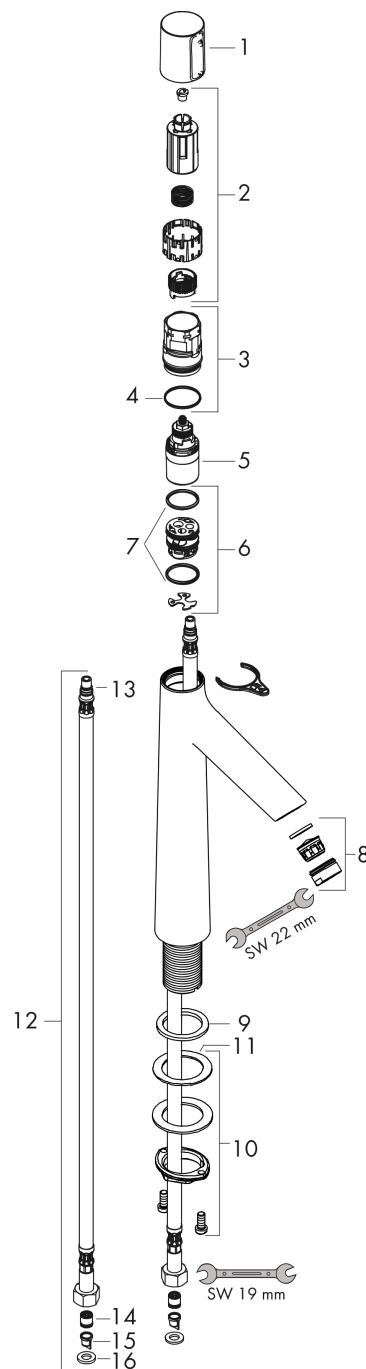

Talis Select S

Basin mixer 190 without waste set

Finish: **Chrome** Article Number: **72045000**

Description

product features

- ComfortZone 190
- projection: 131 mm
- spout height: 179 mm
- spray type: normal spray
- maximum flow rate at 3 bar: 5 l/min
- Select cartridge with temperature control
- temperature limitation adjustable
- suitable for continuous flow water heaters
- connection type: G 3/8 connections
- connection dimension: DN15

Technology

Product image

Scale drawing

Flowchart

Talis Select S
Basin mixer 190 without waste set
 Finish: **Chrome** Article Number: **72045000**

Exploded Drawing

Year of production: >03/18

Talis Select S
Basin mixer 190 without waste set
 Finish: **Chrome** Article Number: **72045000**

Spare part list

Year of production: >03/18

Pos.	Description	Article Number	PC	PU
1	handle	92525000	12	1
2	adapter for handle	92526000	7	1
3	nut	92528000	11	1
4	O-ring 27x1,5	92527000	4	1
5	cartridge, assy	92529000	14	1
6	adapter for cartridge	98866000	8	1
7	O-ring 23x2	98398000	1	1
8	aerator M24x1 (5 l/min)	13185000	99	1
9	flat seal	98749000	2	1
10	fixing set (Ø 32)	13961000	7	1
11	lever collar	97548000	1	1
12	connection hose 600 mm M8x0,75 G3/8	92629000	11	1
13	O-ring 7x1,5	98422000	1	1
14	non return valve DW 10	96456000	3	1
15	filter	92532000	3	1
16	sealing set	92533000	1	1
a	fixation extension 35 mm	13898000	12	1