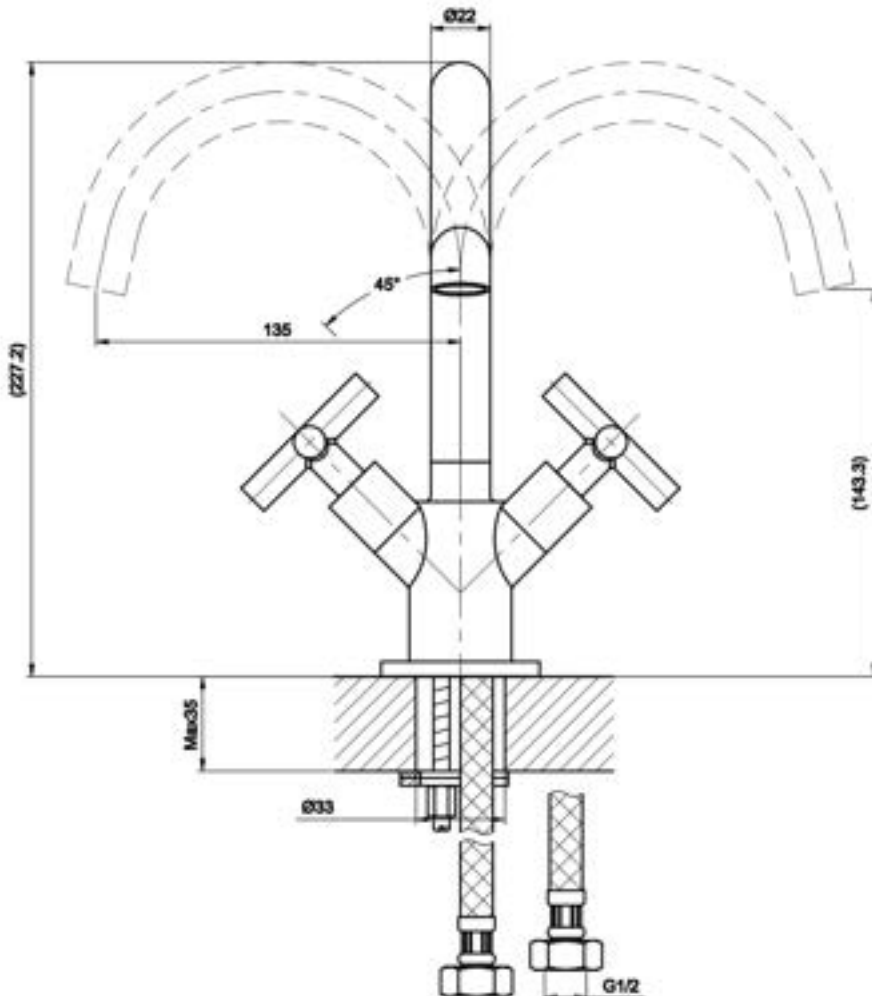

Technical Data Sheet

Product range: SOLEX

Product code: 66181, 66181MB, 66181BBR

Finishes Available: Chrome, Matt Black, Brushed Brass

Min Pressure:

MP 0.5

Approvals:

N/A

Connections:

G1/2"

Warranty:

15 Years (5 on cartridges)

Flow Rate

0.5Bar: 6L/min

1Bar: 8.3L/min

2Bar: 11.8L/min

3Bar: 14.2L/min