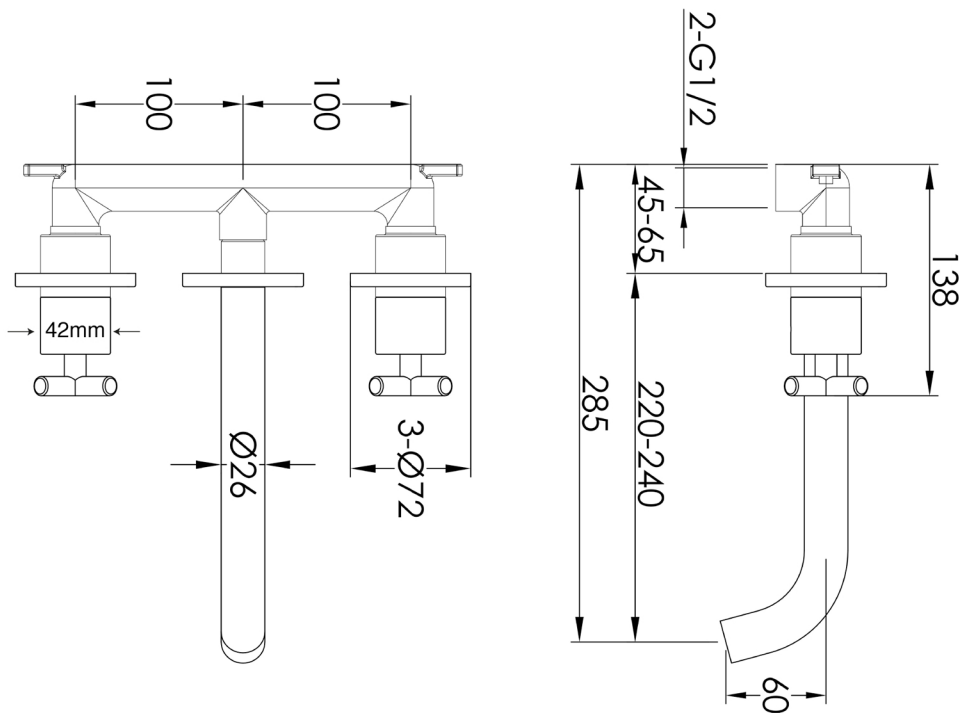

# Technical Data Sheet

Product range: SOLEX

Product code: 66089AMB, 66089ABBR, 66089A

Finishes Available: Chrome, Matt Black, Brushed Brass

**Min Pressure:**

MP 0.5

**Approvals:**

WRAS

**Connections:**

G1/2"

**Warranty:**

15 Years (5 on cartridges)

## Flow Rate

0.5Bar: 9L/min

1Bar: 13L/min

2Bar: 17.8L/min

3Bar: 22L/min