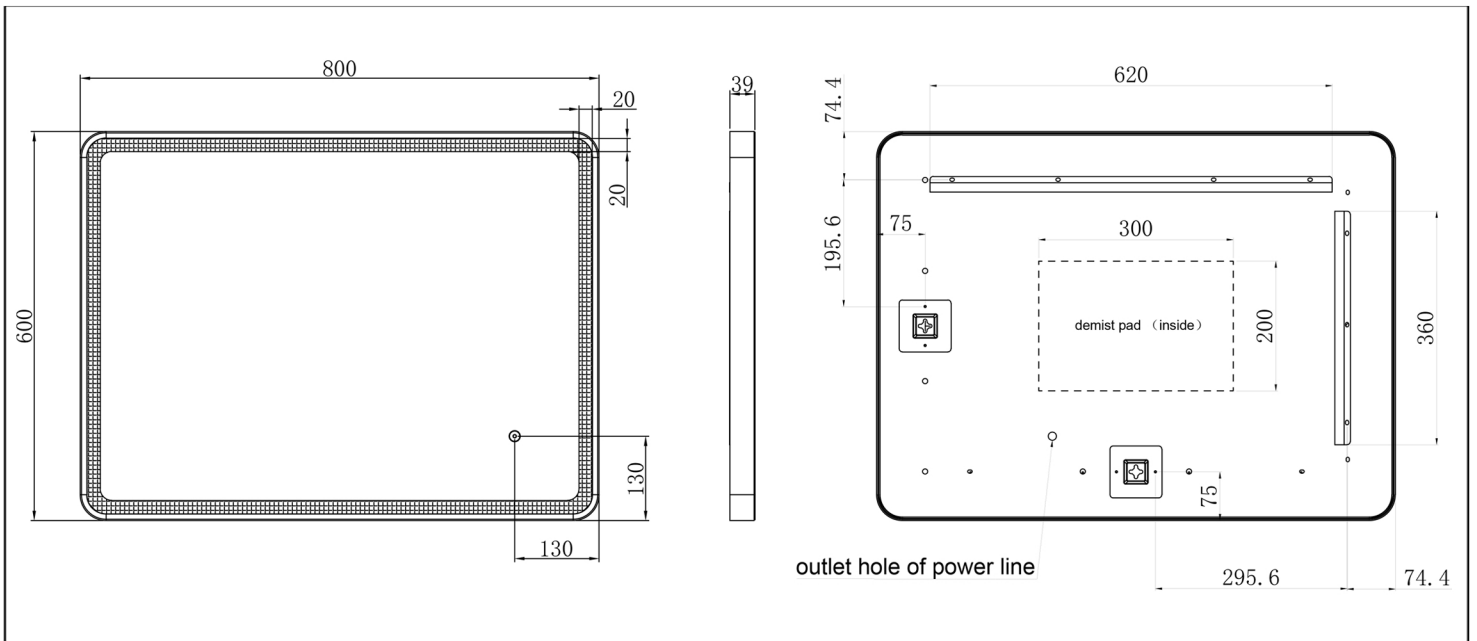

Technical Data Sheet

Product range: HIX

Product code: 33M68BBR

Finishes Available: Brushed Brass

Code	Size	Switch	Demister	Colour Change	Shaver Socket	Orientation
33M68BBR	600x800mm	Touch Sensor	Yes	By holding Touch Sensor	N/A	Hung Portrait and Landscape