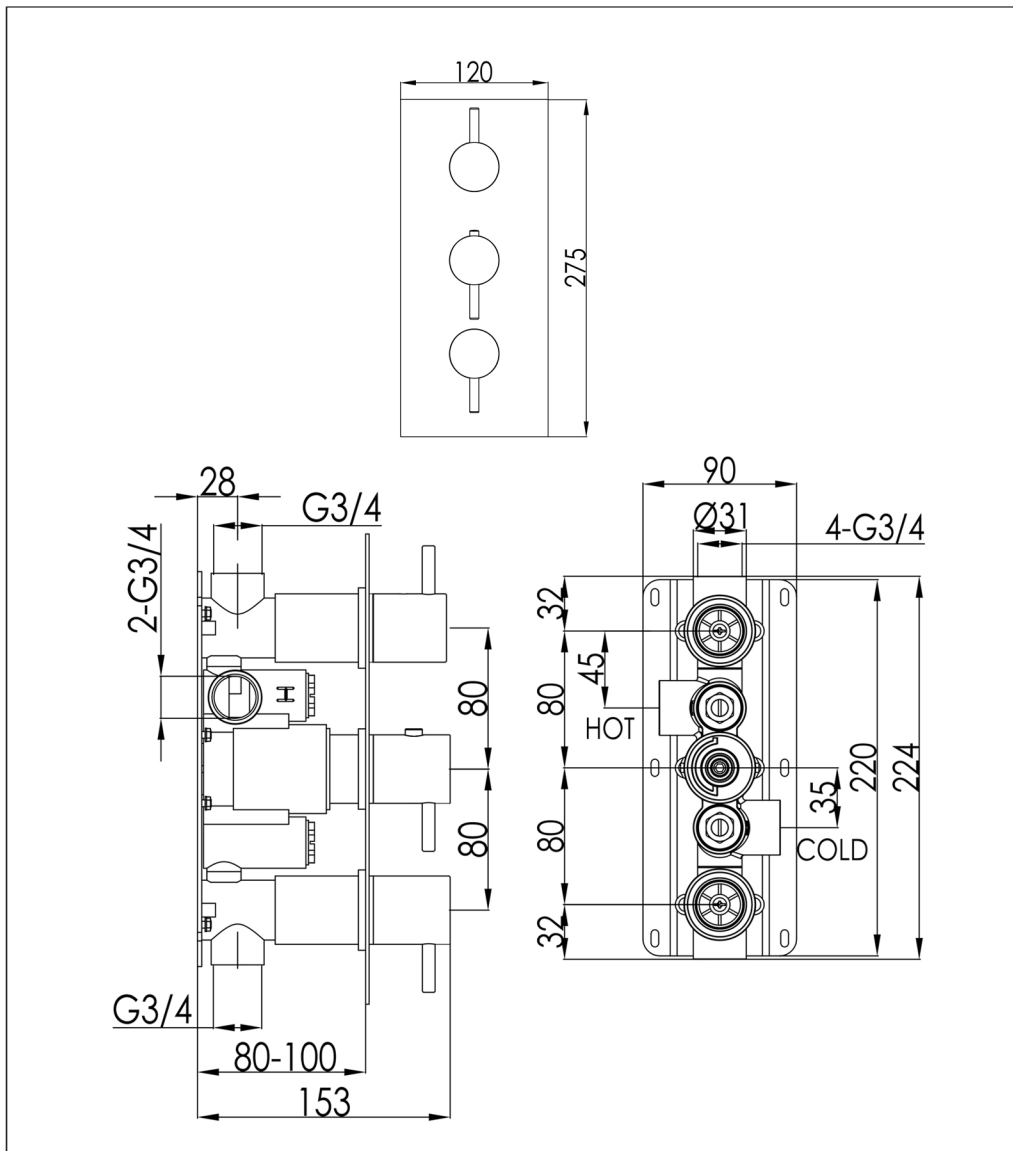

Technical Data Sheet

Product range: VOS

Product code: 28690AMB, 23690ABBR, 27690ABBL, 21690ABRZ

DH28690AMB, DH23690ABBR, DH27690ABBL

Finishes Available: Matt Black, Brushed Brass, Brushed Black, Brushed Bronze

Min Pressure:

MP 0.5

Approvals:

WRAS

Connections:

G3/4"

Warranty:

15 Years (5 on cartridges)

Flow Rate

0.2 Bar: 12 L/min

0.5 Bar: 17 L/min

1 Bar: 21 L/min

2 Bar: 28.5 L/min

3 Bar: 36 L/min