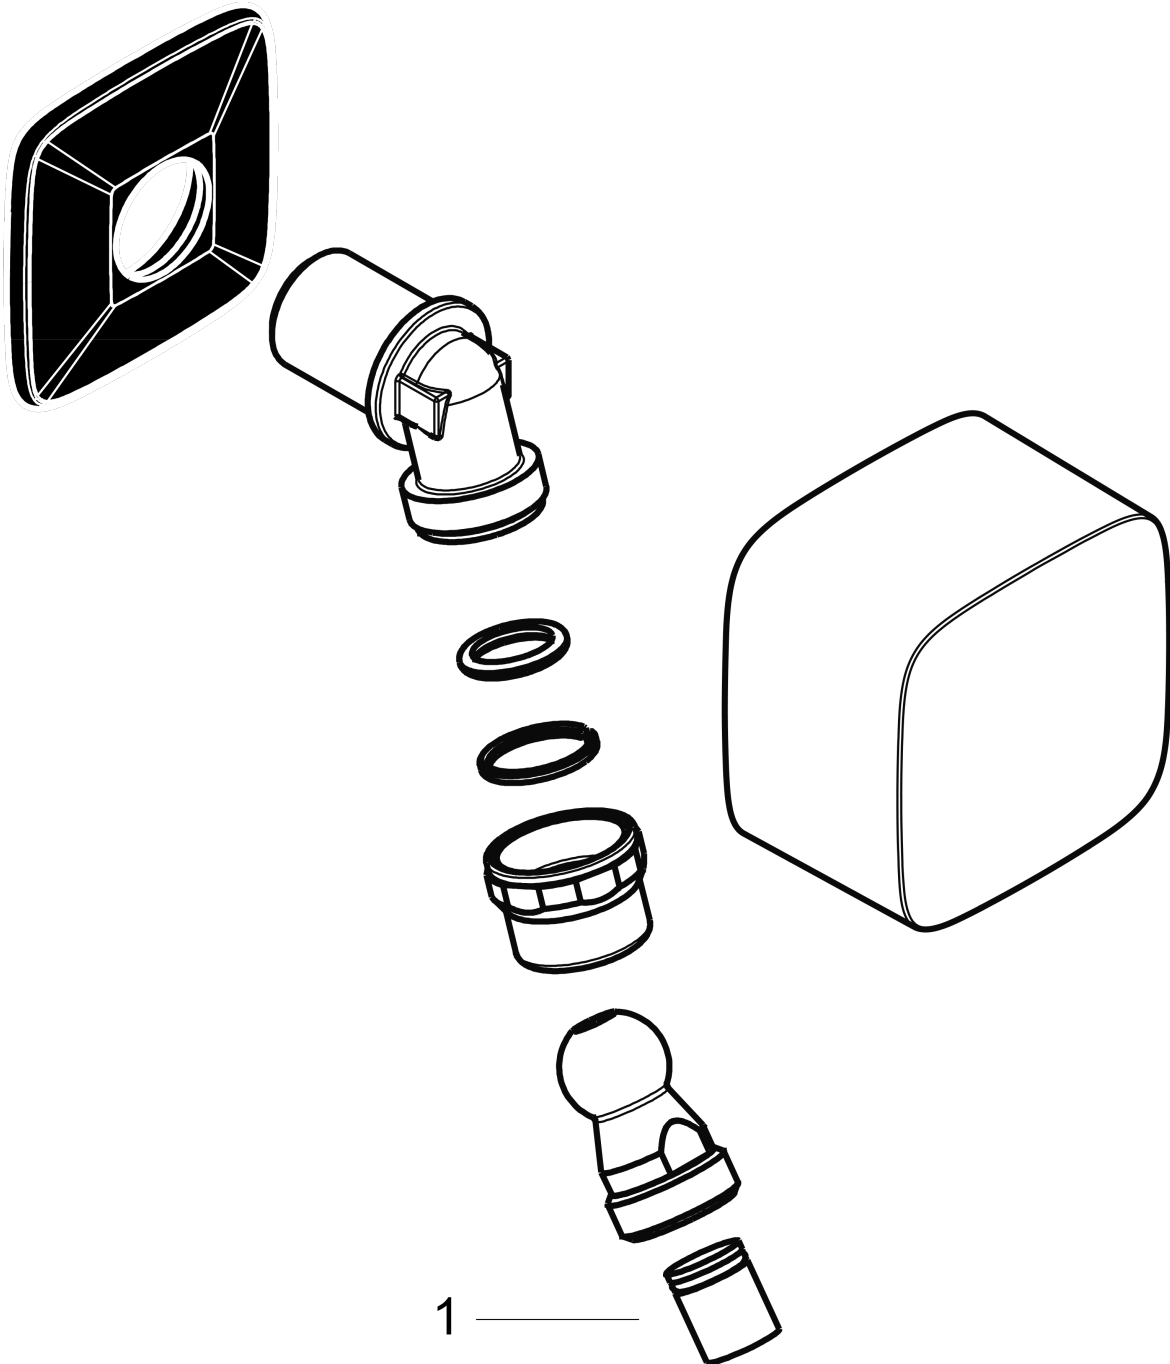

##### product features

- shower hose connection with ball joint
- plastic connection angle with metal ball joint
- plastic
- non-return valve
- connection type: G 1/2
- for shower hoses with a conical nut

#### Product image

#### Scale drawing

**FixFit**

**Wall outlet with non-return valve and pivot joint**

Finish: **Chrome** Article Number: **27414000**

**Exploded Drawing**

Year of production: >03/09

**FixFit**  
**Wall outlet with non-return valve and pivot joint**  
 Finish: **Chrome** Article Number: **27414000**