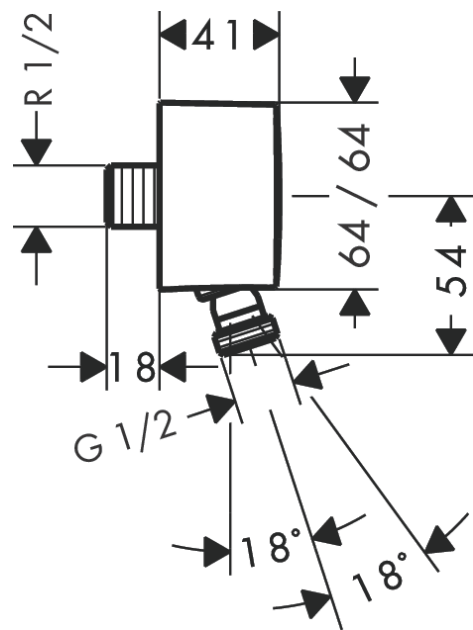

### Wall outlet with non-return valve and pivot joint

Finish: **Chrome** Article Number: **27414000**

#### Description

##### product features

- shower hose connection with ball joint
- plastic connection angle with metal ball joint
- plastic
- non-return valve
- connection type: G 1/2
- for shower hoses with a conical nut

#### Scale drawing

**FixFit**

**Wall outlet with non-return valve and pivot joint**

Finish: **Chrome** Article Number: **27414000**

**Exploded Drawing**

Year of production: >03/09

**FixFit**  
**Wall outlet with non-return valve and pivot joint**  
 Finish: **Chrome** Article Number: **27414000**