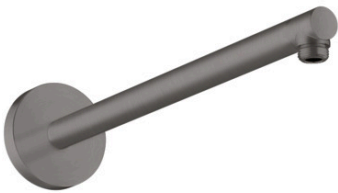

AXOR ShowerSolutions

Shower arm 390 mm

Surfaces: Art. no. : **26431340**

product features

- Length: 390 mm
- Installation type: exposed installation
- Material: brass
- Connection type: 1/2"

Article Details

Price excl. VAT

£ 556.20

Product image