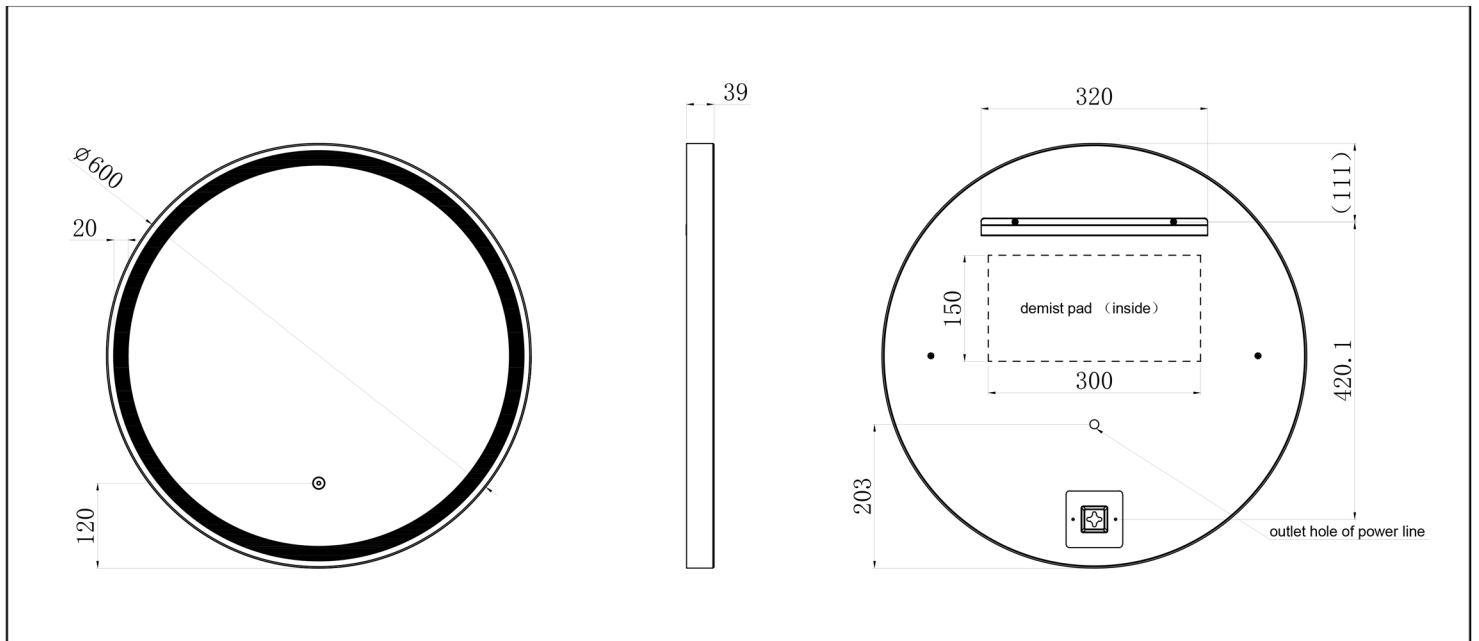

# Technical Data Sheet

Product range: VOS

Product code: 21M60BRZ

Finishes Available: Brushed Bronze

Code	Size	Switch	Demister	Colour Change	Shaver Socket	Orientation
21M60BRZ	Ø: 600mm	Touch Sensor	Yes	By holding Touch Sensor	N/A	Hung Portrait