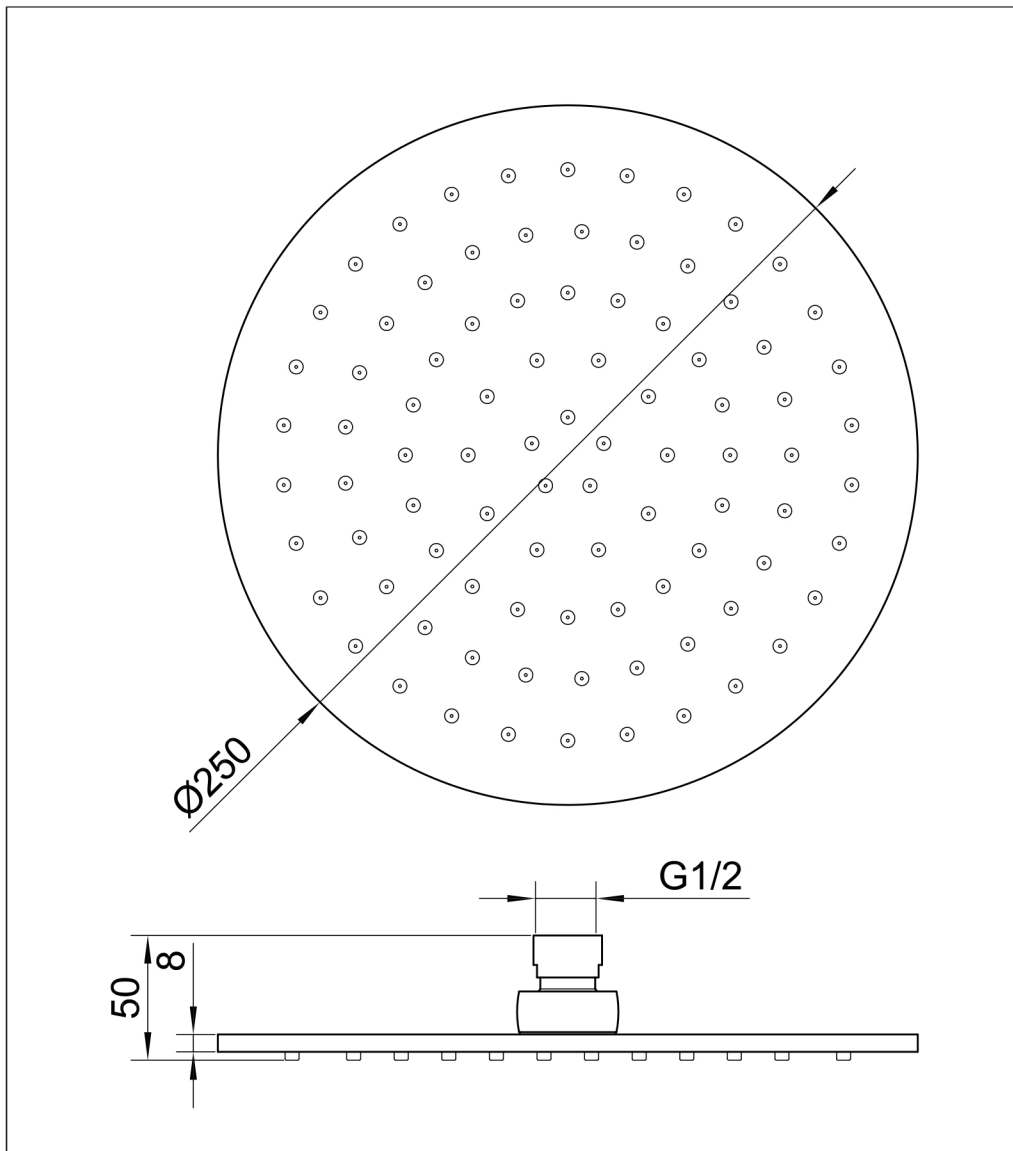

# Technical Data Sheet

Product range: VOS

Product code: 21250BRZ

Finishes Available: Brushed Bronze

Min Pressure:

N/A

Approvals:

WRAS

## Flow Rate

0.2Bar: 4.2L/min

0.5Bar: 5.2L/min

1Bar: 6.3L/min

2Bar: 7.8L/min

3Bar: 7.9L/min