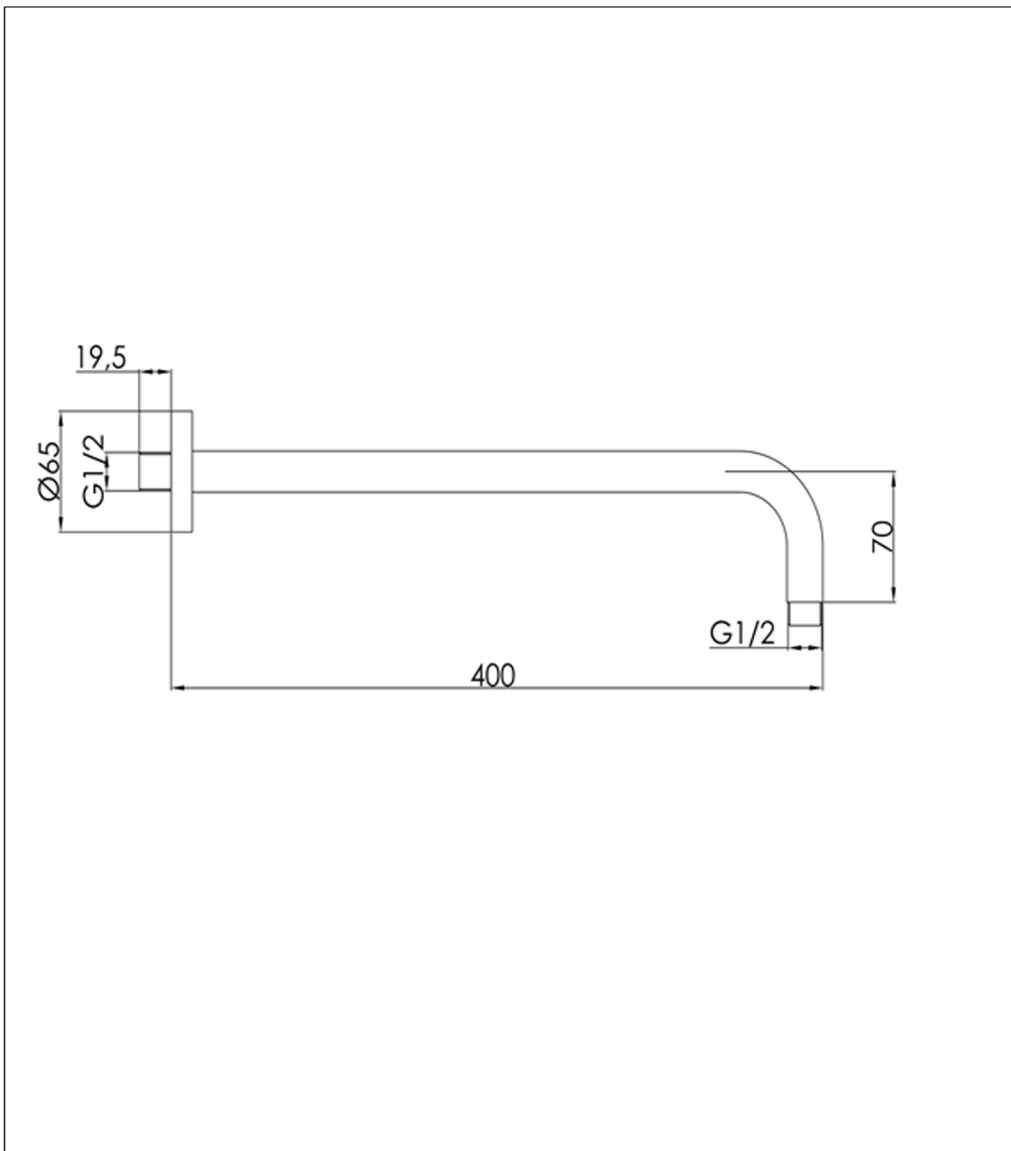

Technical Data Sheet

Product range: VOS

Product code: 2821400MB, 2321400BBR, 2721400BBL, 2121400BRZ

Finishes Available: Matt Black, Brushed Brass, Brushed Black, Bronze

Min Pressure:

N/A

Approvals:

N/A

Connections:

G 1/2"

Warranty:

15 Years (5 on cartridges)

Flow Rate

0.2Bar: 7.2L/min

0.5Bar: 8.4L/min

1Bar: 10.3L/min