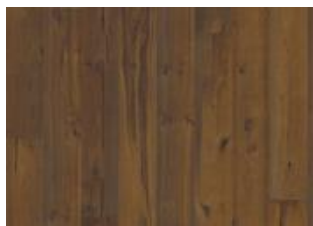

Castillo Oak