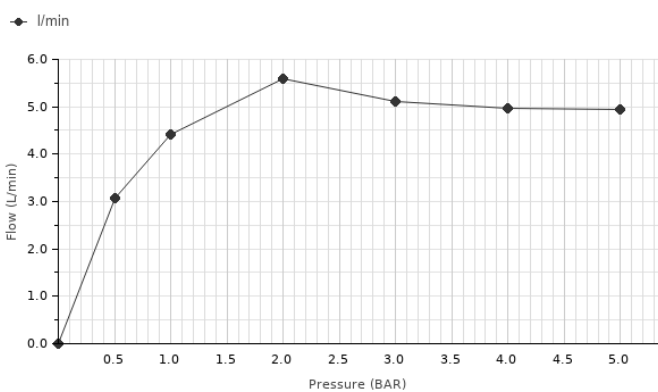

Description

Single lever basin mixer. Ø35 mm. ceramic cartridge. Connection 3/8". Length of hoses 380 mm. Without pop-up waste set 1 1/4". "Plus" aerator. Flow rate 5 l/min. at 3 bar.

Finish

brushed stainless steel
100283347

Flow rate diagramme

Pressure (bar)	0	0.5	1	2	3	4	5
Flow - l/min	0	3.07	4.42	5.59	5.1	4.97	4.95

Technical drawing

Dimensions in mm