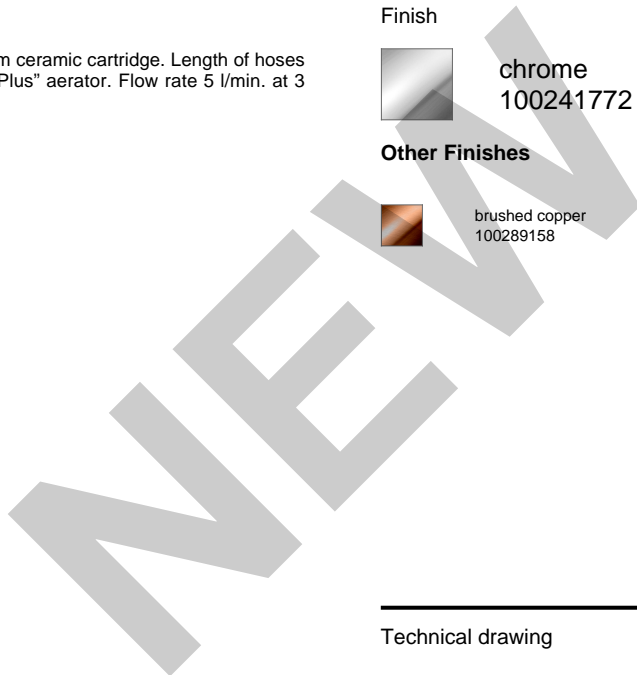

Designed by
RAMON ESTEVE

Description

LUXE - Single lever basin mixer 3/8". Ø25 mm ceramic cartridge. Length of hoses 380 mm. Without pop-up waste set 1 1/4". "Plus" aerator. Flow rate 5 l/min. at 3 bar.

Finish

chrome
100241772

Other Finishes

brushed copper
100289158

Technical drawing

Dimensions in mm