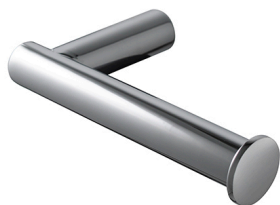

NEW

Designed by  
**FOSTER + PARTNERS**

Description

Roll holder without cover

Finish

chrome  
100238474

Technical drawing

Dimensions in mm