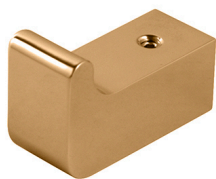

NEW

Description

Robe hook

Finish

Gold
100238446

Other Finishes

copper
100213289

titanium
100213322

chrome
100213318

Technical drawing

Dimensions in mm