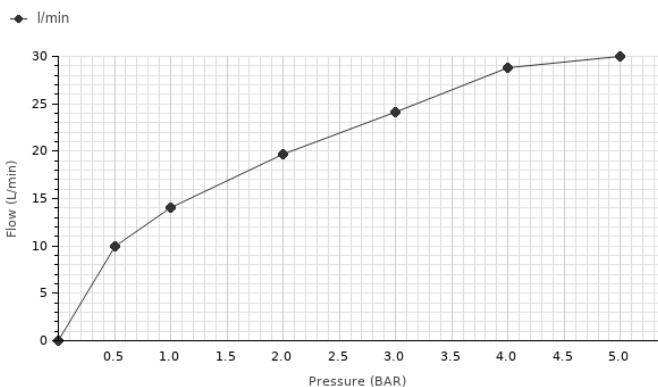

NEW

ROUND

Description

Wall mounted bath spout. Flow rate 25 l/min. at 3 bar.

Finish

black
100229035

Other Finishes

chrome
100229070

Gold
100272085

Certifications and quality characteristics

Flow rate diagramme

Pressure (bar)	0	0.5	1	2	3	4	5
Flow - l/min (±15%)	0	9.9	14.06	19.68	24.09	28.76	29.99

Technical drawing

Dimensions in mm