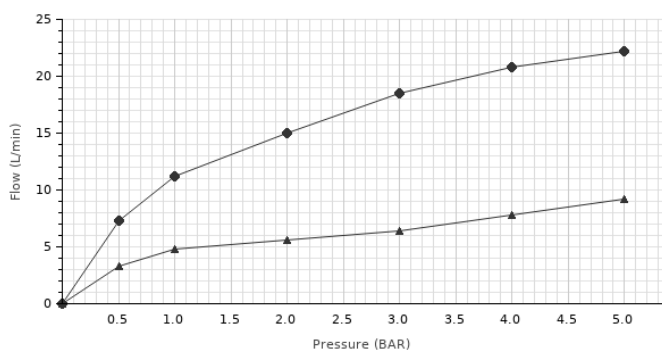

Description

External part 3-piece bathtub installation battery

Finish

 **black**
100210650

Other Finishes

 **chrome**
100210605

Flow rate diagramme

Pressure (bar)	0	0.5	1	2	3	4	5
Flow - Handshower (l/min) (±15%)	0	7.26	11.2	15	18.5	20.8	22.2
Flow - Spout (l/min) (±15%)	0	3.3	4.8	5.6	6.4	7.8	9.2

◆ Handshower (l/min) ▲ Spout (l/min)

Technical drawing

Dimensions in mm