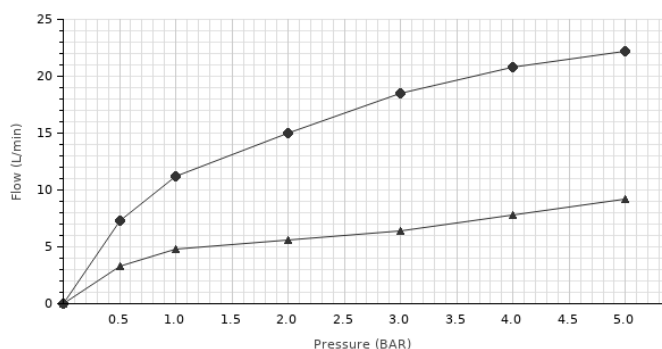

Description

External part 3-piece bathtub installation battery

Finish

chrome
100210605

Other Finishes

black
100210650

Flow rate diagramme

Pressure (bar)	0	0.5	1	2	3	4	5
Flow - Handshower (l/min) (±15%)	0	7.26	11.2	15	18.5	20.8	22.2
Flow - Spout (l/min) (±15%)	0	3.3	4.8	5.6	6.4	7.8	9.2

◆ Handshower (l/min) ▲ Spout (l/min)

Technical drawing

Dimensions in mm