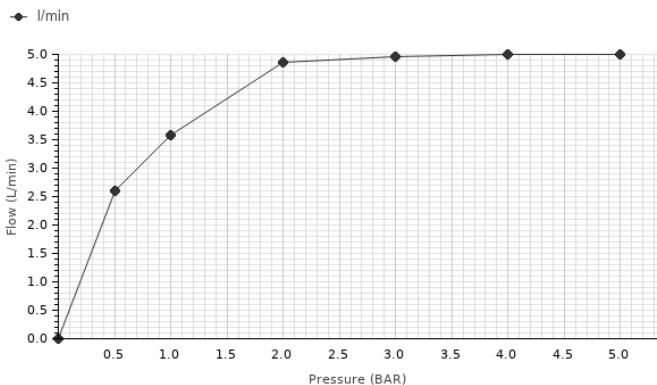

eco

Description

Single lever basin mixer trim kit. . Ø35 mm ceramic cartridge. Without pop up waste. Flow rate 5 L/min at 3 bar. Possibility of vertical and horizontal installation.

Finish

chrome
100210548

Other Finishes

black
100210549

brushed copper
100280860

brushed titanium
100280809

Flow rate diagramme

Pressure (bar)	0	0.5	1	2	3	4	5
Flow - l/min	0	2.6	3.57	4.85	4.95	5	5

Technical drawing

Dimensions in mm