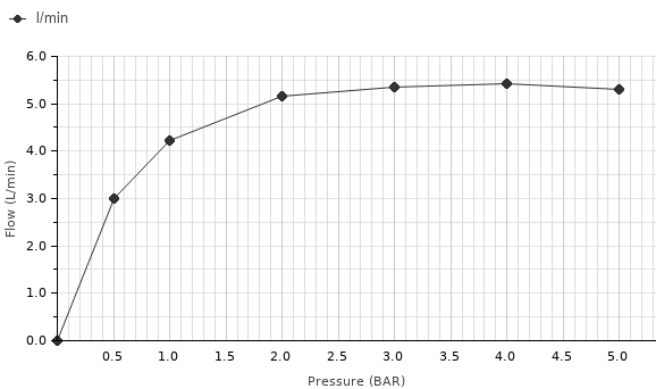

eco

Description

306 mm high spout single lever basin mixer 3/8". Ø35 mm ceramic cartridge. Length of hoses 420 mm. Without pop-up waste set 1 1/4". "Plus" aerator. Cold-water opening. Flow rate 5,34 l/min. at 3 bar.

Finish

chrome
100208362

Other Finishes

black
100208373

brushed copper
100291662

brushed titanium
100291663

Certifications and quality characteristics

Flow rate diagramme

Pressure (bar)	0	0.5	1	2	3	4	5
Flow - l/min	0	3.01	4.22	5.17	5.34	5.42	5.3

Technical drawing

Dimensions in mm