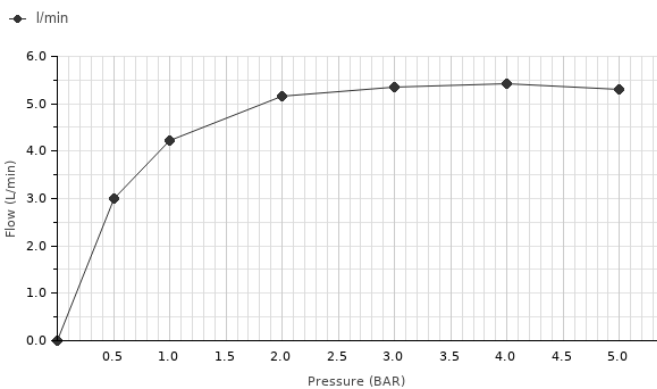

eco

Description

Single lever basin mixer 3/8". Ø35 mm ceramic cartridge. Length of hoses 365 mm. Without pop-up waste set 1 1/4". "Plus" aerator. Cold-water opening. Flow rate 5,34 l/min. at 3 bar.

Finish

chrome
100208352

Other Finishes

black
100208353

brushed titanium
100291627

brushed copper
100291680

Certifications and quality characteristics

Flow rate diagramme

Pressure (bar)	0	0.5	1	2	3	4	5
Flow - l/min (±15%)	0	3.01	4.22	5.17	5.34	5.42	5.3

Technical drawing

Dimensions in mm