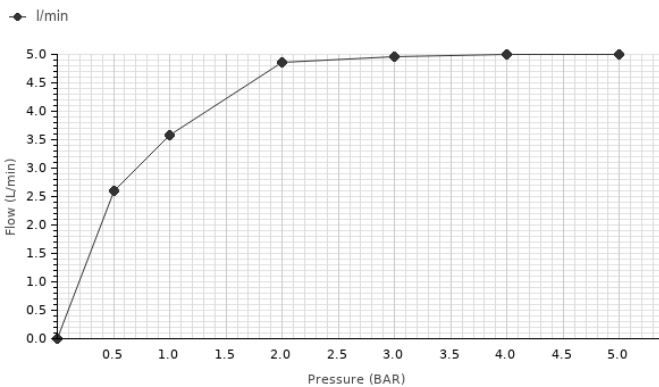

SMART BOX

Description

SMART BOX BASIN - Universal and quick installation for basin mixer. 1/2" connections. Possibility of vertical and horizontal installation.

Finish

100144928

Flow rate diagramme

Pressure (bar)	0	0.5	1	2	3	4	5
Flow - l/min	0	2.6	3.57	4.85	4.95	5	5

Technical drawing

Dimensions in mm