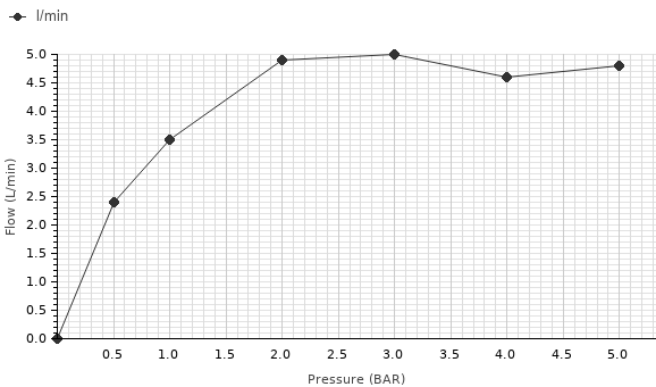

# NK CONCEPT

Description

Single lever basin mixer 3/8". Ø25 mm ceramic cartridge. Length of hoses 400 mm. Without pop-up waste set 1 1/4". "Plus" aerator. Cold-water opening. Flow rate 5 l/min. at 3 bar.

Finish

chrome  
100130995

Certifications and quality characteristics

Flow rate diagramme

Pressure (bar)	0	0.5	1	2	3	4	5
Flow - l/min	0	2.4	3.5	4.9	5	4.6	4.8

Technical drawing

Dimensions in mm