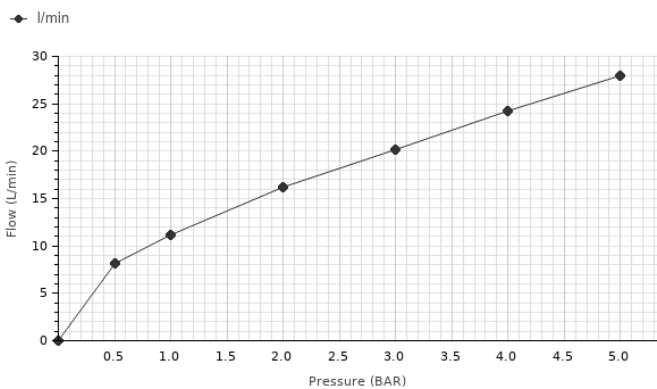

### Description

Single lever concealed bath shower mixer trim kit

### Flow rate diagramme

Pressure (bar)	0	0.5	1	2	3	4	5
Flow - l/min (±15%)	0	8.1	11.2	16.2	20.1	24.2	27.9