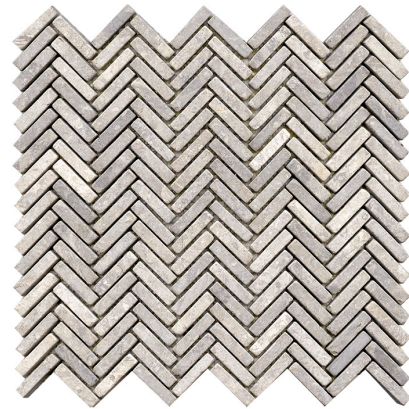

Model: PARADISE ARROW GRIS
Codes: 100112565 - L241702551
Group: G-110
Format: 29,2X27,2X0,8
Thickness: 8 mm

RECOMMENDATIONS

Recommended adhesive	100201526 ONE-FLEX PREMIUM BLANCO	
Recommended adhesive (wet area)	100201526 ONE-FLEX PREMIUM BLANCO	
Recommended joint	100236834 COLORSTUK RAPID GRIS N	
Recommended joint (wet area)	100236834 COLORSTUK RAPID GRIS N	100086920 FILA FOB EXTREME

FEATURES

-  Product manufactured on a mesh that makes installation easier.
-  Material suitable for use on shower floors.
-  Material suitable for floors with substantial use (private setting in high-traffic rooms.)
-  Material suitable for use on indoor floors.
-  Material suitable for use on outdoor walls.
-  Gloss-free
-  Material suitable for use on pool surroundings.
-  Material suitable for use on outdoor floors.
-  Material suitable for use on shower walls.
-  Material suitable for use on indoor walls.