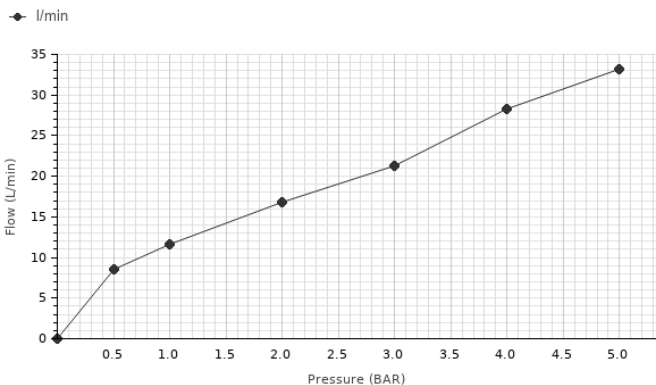

## Flow rate diagramme

Pressure (bar)	0	0.5	1	2	3	4	5
Flow - l/min	0	8.6	11.6	16.8	21.3	28.3	33.2