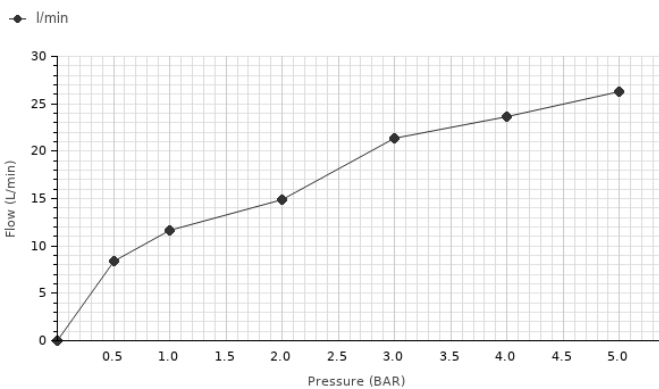

Rain Showers

NEPTUNE SLIM

Description

Square 20 cm rain shower head, with ball joint

Finish

chrome
100090335

Flow rate diagramme

Pressure (bar)	0	0.5	1	2	3	4	5
Flow - l/min (±15%)	0	8.34	11.6	14.91	21.34	23.64	26.32

Technical drawing

Dimensions in mm