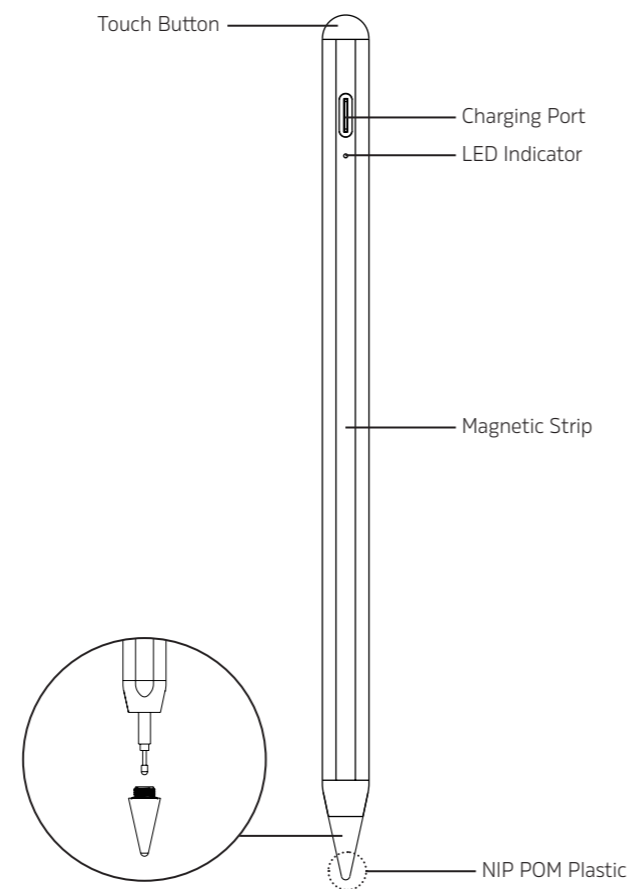

Operating Instructions

EN | 3S-2061 3sixT Smart Stylus for iPad

WARNING

- Read all instructions and warnings before using this product. Improper use of this product may result in product damage, excessive heat, toxic fumes, fire or explosion, for which damages you ("Purchaser") and not 3sixT ("Manufacturer") are responsible.
- Do not store the accessory in a high-temperature environment, including heat caused by intense sunlight or other forms of heat (heaters etc.).
- Do not place the device in fire or other extremely hot environments.
- Do not disassemble or modify this accessory in any manner.
- Do not attempt to power this device using any other method than as instructed explicitly in this user guide.
- This accessory is intended for adults and not minors. Failure not to follow these warnings is the sole responsibility of the purchaser, who agrees to indemnify the Manufacturer ("3sixT") for any unintended use/misuse by a minor.
- All products must pass through a thorough quality inspection at the time of manufacture. However, if you find that your device is excessively hot, is found to be deformed outside its regular appearance or is emitting smoke, immediately stop using the device and contact 3sixT.

© 2021 3sixT. All rights reserved.
23/136 Keys Road, Cheltenham VIC 3192 Australia.

MADE IN CHINA

NAME PARTS

CHARGING YOUR STYLUS