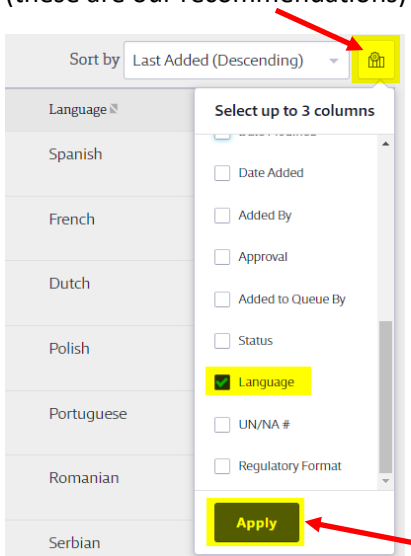

Ink Projects EU Inks

“SDS Online” Help Guide

Online System = [Link](#)

SDS = Safety Data Sheet

Change the columns you see:

Select the icon on the right and select: **Product Name, Product Code, Date Modified, and Language.** (these are our recommendations)

Search and filter options to find an SDS:

1. Search by text string. For example ... *ink name*.

2. Add additional filters if you like using the "Filters" button.

3. To search for all inks within a specific **brand**, use the following:
 - a. **Luxe** prefix = LX
 - b. **Limitless** prefix = LT
 - c. **Imperial** prefix = IM

4. If it helps, narrow your search by selecting a “location”. This will display SDS’s in a specific regional format and language.

The screenshot shows the top navigation bar of the eBinder interface. On the right side, there is a button labeled "All Locations" which is highlighted with a yellow box and a red arrow pointing to it. Below this, there is a search bar with the text "Search eBinder by" and a dropdown menu currently set to "All Categories". To the right of the dropdown is a search input field with the placeholder text "Search your eBinder" and a magnifying glass icon.