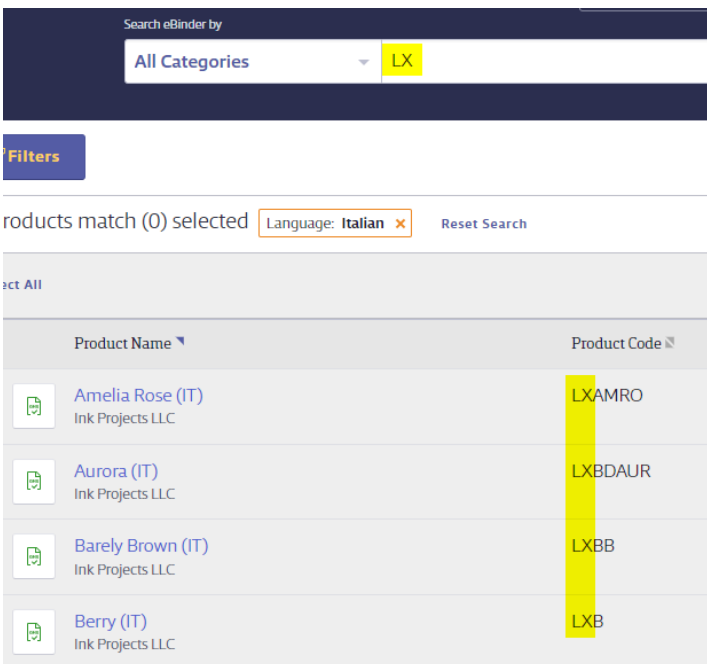

Ink Projects EU Inks

“SDS Online” Help Guide

Online System = [Link](#)

SDS = Safety Data Sheet

Change the columns you see:

Select the icon on the right and select: **Product Name, Product Code, Date Modified, and Language.** (these are our recommendations)

Search and filter options to find an SDS:

1. Search by text string. For example ... *ink name*.

2. Add additional filters if you like using the "Filters" button.

3. To search for all inks within a specific **brand**, use the following:
 - a. **Luxe** prefix = LX
 - b. **Limitless** prefix = LT
 - c. **Imperial** prefix = IM

4. If it helps, narrow your search by selecting a “location”. This will display SDS’s in a specific regional format and language.

The screenshot shows the top navigation bar of the eBinder interface. On the right side, there is a button labeled "All Locations" which is highlighted with a yellow box and a red arrow pointing to it. Below this, there is a search bar with the text "Search eBinder by" and a dropdown menu currently set to "All Categories". To the right of the dropdown is a search input field with the placeholder text "Search your eBinder" and a magnifying glass icon.

The screenshot shows a "Filter by Location" dialog box. At the top, there is a search input field with the placeholder text "Search Locations" and "Start typing a location name...". Below the search field, it says "58 Locations" and "Reset Search". A list of countries is displayed, each with a radio button and a right-pointing arrow. The "Germany - DE" option is selected, indicated by a filled radio button and a yellow highlight. At the bottom of the dialog, there are two buttons: "Apply" (highlighted in yellow) and "Cancel". A red arrow points to the "Apply" button.