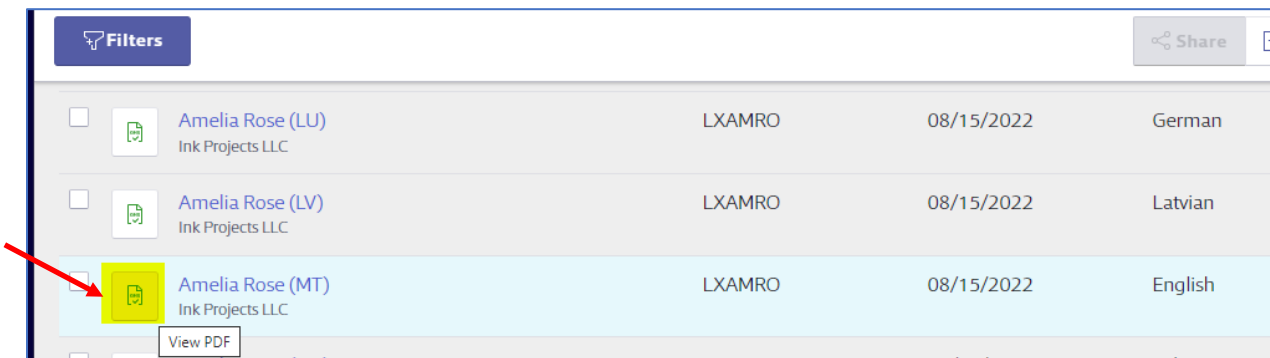

To view a specific SDS:

1. Click the icon to “View PDF” from the results list.