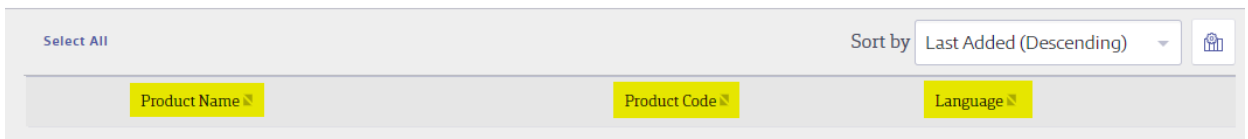

Ink Projects EU Inks

“SDS Online” Help Guide

Online System = [Link](#)

SDS = Safety Data Sheet

Change the columns you see:

Select the icon on the right and select: **Product Name, Product Code, Date Modified, and Language.** (these are our recommendations)