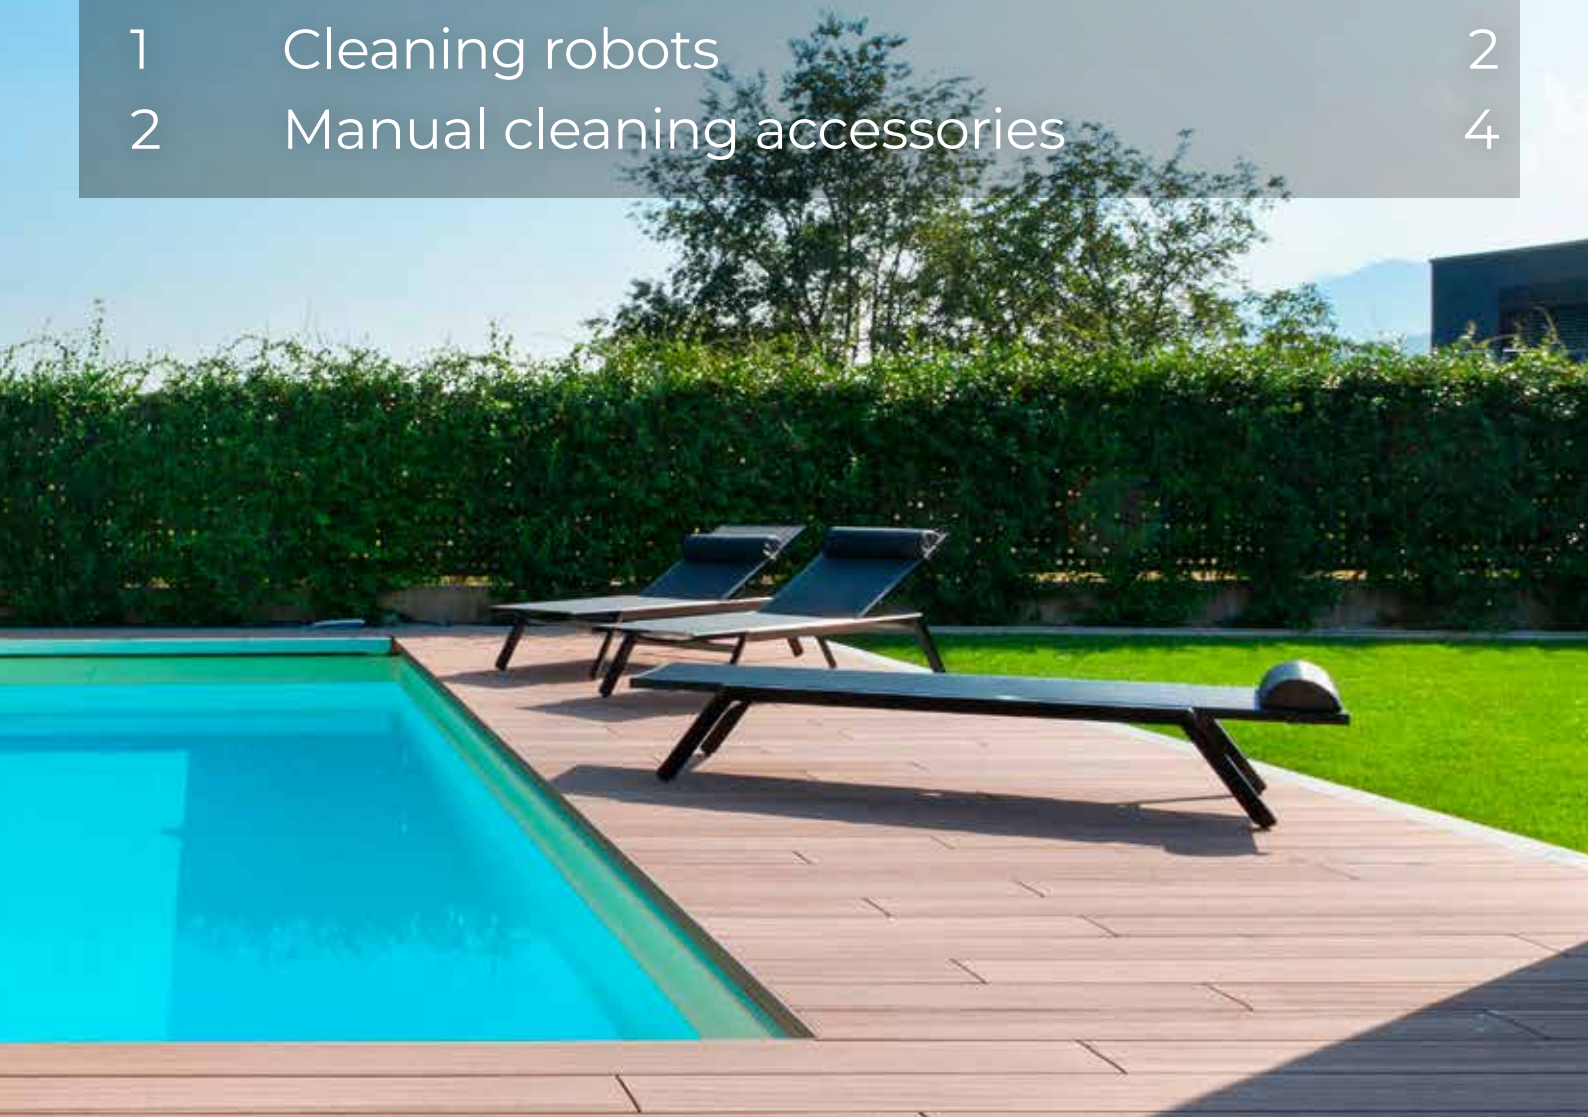

ENJOY YOUR OWN POOL WITH NORSUP'S EXCLUSIVE POOL DESIGNS

The Norsup range opens up a myriad of opportunities to create the perfect pool for you . Norsup pools are designed to suit your needs and can be controlled from anywhere in the world thanks to our "NorsupOne" smart pool technology. You can relax knowing that your pool is safe and well maintained without the need for tedious testing. In addition to that, our Norsup pools can be installed much quicker than traditional methods so you can enjoy your new swimming pool in no time at all.

NORSUP POOL CLEANING

1	Cleaning robots	2
2	Manual cleaning accessories	4