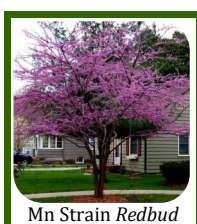

Autumn Blaze Maple

Mn Strain Redbud