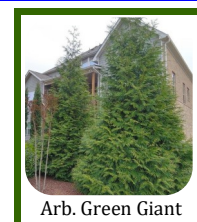

Arb. Green Giant