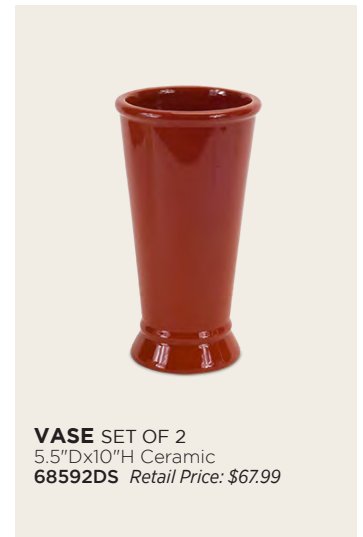

POT WITH STRIPE SET OF 6
(TWO OF EACH SIZE)
5.75"H, 6.25"H, 6.5"H Metal
72988DS Retail Price: $59.99

VASE SET OF 2
5.5"Dx10"H Ceramic
68592DS Retail Price: $67.99