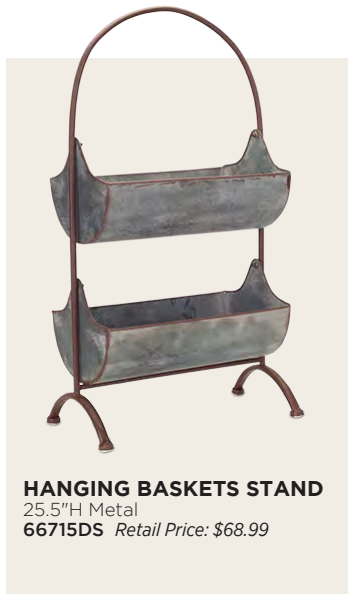

TIN CARRYING TRAYS
SET OF 2
12"L, 16"L Metal
66740DS Retail Price: $57.99

HANGING BASKETS STAND
25.5"H Metal
66715DS Retail Price: $68.99