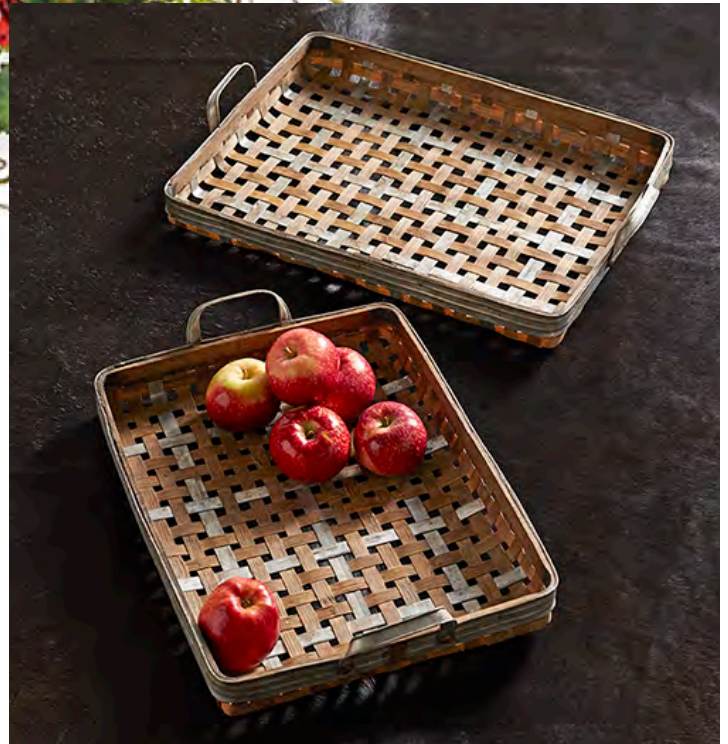

Retail Price: \$52.99

**CHICKEN/ROOSTER SET OF 4**

(TWO OF EACH DESIGN)

9"H, 10"H Polystone

**70287DS**

Retail Price: \$68.99

**WOVEN TRAY SET OF 2**

18.5"D, 21"D Bamboo/Metal (ACCESSORIES NOT INCLUDED)