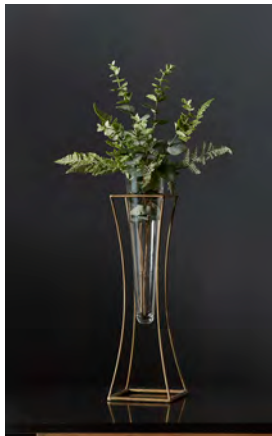

**SUCCULENT BUNDLES SET OF 12**  
(THREE OF EACH BUNDLE) 7"-8"H Plastic  
70661DS Retail Price: \$99.99

**TRAY SET OF 2**  
23"L, 26.25"L Metal  
74586DS Retail Price: \$66.99

**HERB PLAQUE SET OF 4**  
12"H Tin/Wood  
74374DS Retail Price: \$119.99