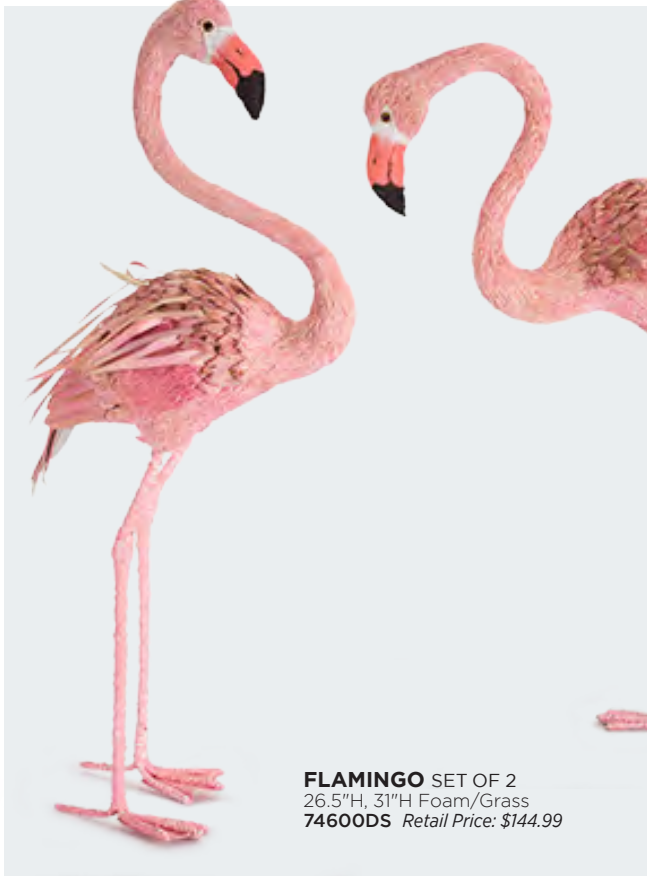

FLAMINGO SET OF 2
26.5"H, 31"H Foam/Grass
74600DS Retail Price: $144.99