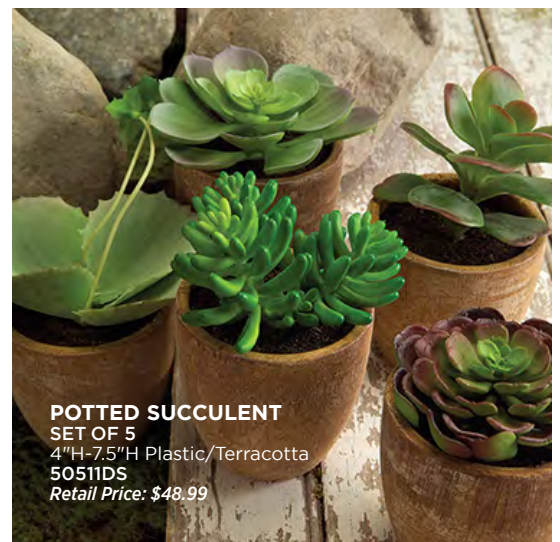

**CLOCHE ON PLATE**  
18.5"H Glass/Wood  
72093DS  
Retail Price: \$229.99

**COW PAPER ROLL**  
10" x 6"H Resin  
74262DS Retail Price: \$68.99

**POTTED SUCCULENT  
SET OF 5**  
4"H-7.5"H Plastic/Terracotta  
50511DS  
Retail Price: \$48.99