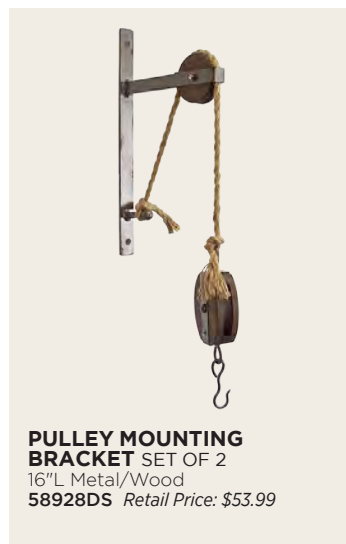

**VOTIVE HOLDER**  
 19.75" x 15.25"H Wood/Metal/Glass  
 (CANDLES NOT INCLUDED)  
**74316DS** Retail Price: \$104.99

**PULLEY MOUNTED CANISTER**  
 31"H Metal/Glass  
 (CANDLE NOT INCLUDED)  
**58868DS** Retail Price: \$48.99

**HANGING BASKETS STAND**  
 25.5"H Metal  
**66715DS** Retail Price: \$68.99

**TIN CARRYING TRAYS**  
 SET OF 2  
 12"L, 16"L Metal  
**66740DS** Retail Price: \$57.99

**WINE BARREL TRAY SET OF 2**  
 15.5", 19.75"D Wood/Metal  
**68912DS** Retail Price: \$87.99