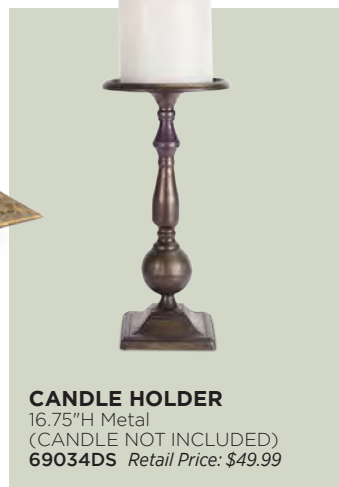

CANDLE HOLDER
22"H Metal
(CANDLE NOT INCLUDED)
69035DS Retail Price: $56.99