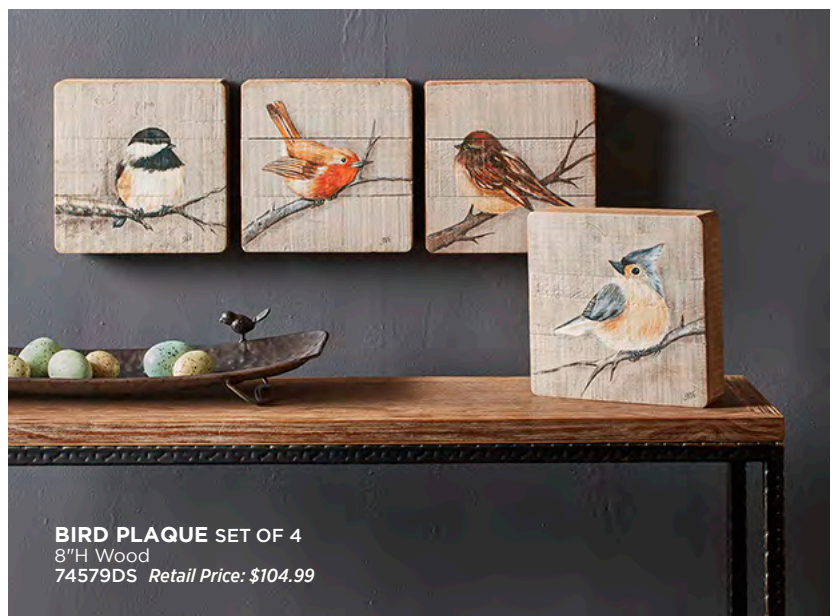

**VASE IN STAND SET OF 2**  
5.5" x 17.5"H Metal/Glass  
74313DS Retail Price: \$76.99

**LAVENDER PLAQUE SET OF 2**  
13" x 19.5"H Tin/Wood  
74377DS Retail Price: \$99.99

**HANGING VOTIVE HOLDER**  
SET OF 2  
6.25" x 19.5"H Metal/Glass  
74085DS Retail Price: \$84.99

**TABLE SET OF 2**  
17"H, 21"H Metal/Wood 18"x18"x17,22"x22"x21"  
74093DS Retail Price: \$249.99

**TRAY WITH BIRD SET OF 2**  
20" x 3.5"H, 24" x 3.5"H Metal  
74583DS Retail Price: \$69.99

**BIRD PLAQUE SET OF 4**  
8"H Wood  
74579DS Retail Price: \$104.99