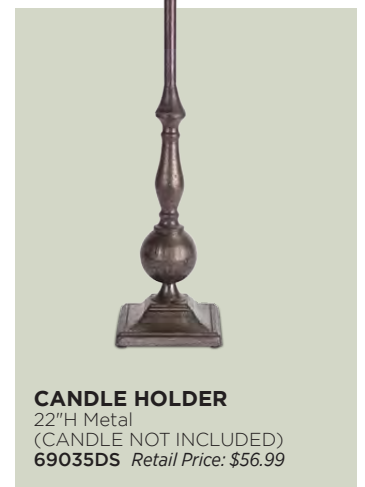

CANDLE HOLDER
22"H Metal
(CANDLE NOT INCLUDED)
69035DS Retail Price: $56.99