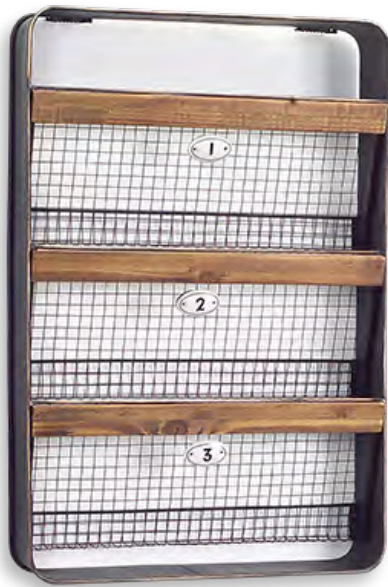

3 BASKET WALL HANGER
24"H Metal/Wood
66725DS
Retail Price: $76.99