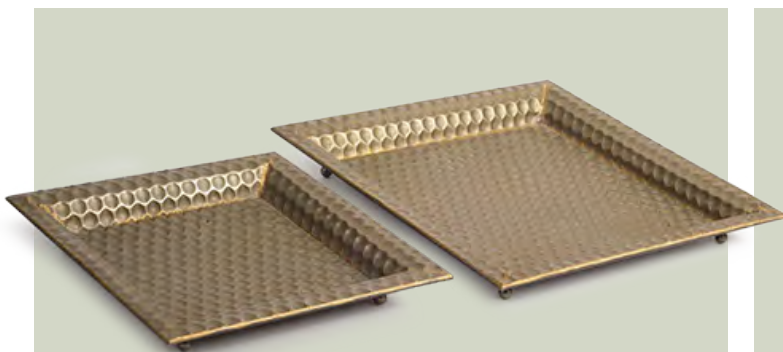

PHOTO FRAME SET OF 2
7.5" x 9"H Resin
74233DS
Retail Price: $69.99

CANDLE HOLDER
16.75"H Metal
(CANDLE NOT INCLUDED)
69034DS Retail Price: $49.99

HAMMERED TRAYS SET OF 2
13.75", 17.5" SQ Metal
69067DS Retail Price: $69.99