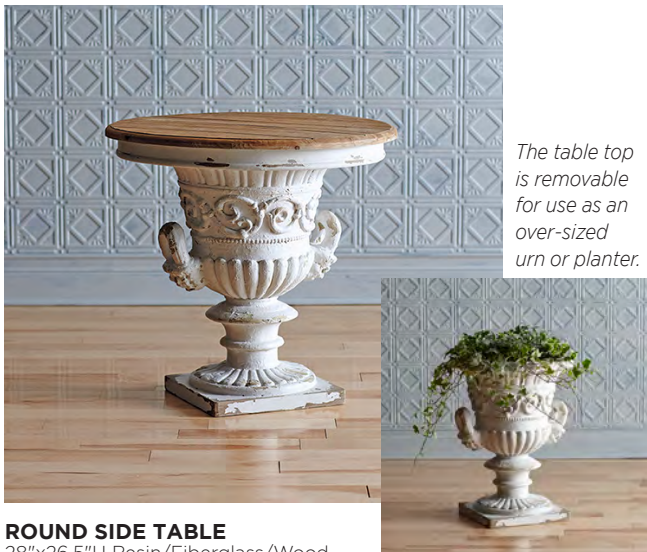

The table top is removable for use as an over-sized urn or planter.

ROUND SIDE TABLE
28"x26.5"H Resin/Fiberglass/Wood
70300DS Retail Price: $479.99