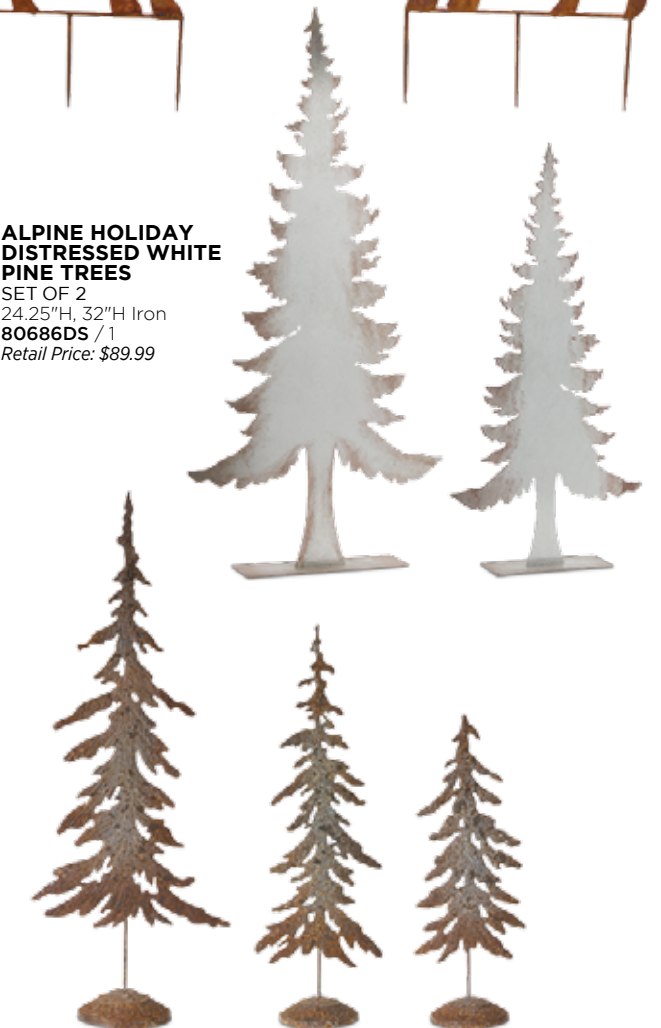

ALPINE HOLIDAY DISTRESSED WHITE PINE TREES
SET OF 2
24.25"H, 32"H Iron
80686DS / 1
Retail Price: $89.99

ALPINE HOLIDAY RUSTIC TREES SET OF 3
17.5"H, 22.5"H, 29.75"H Metal
80490DS / 1
Retail Price: $97.99