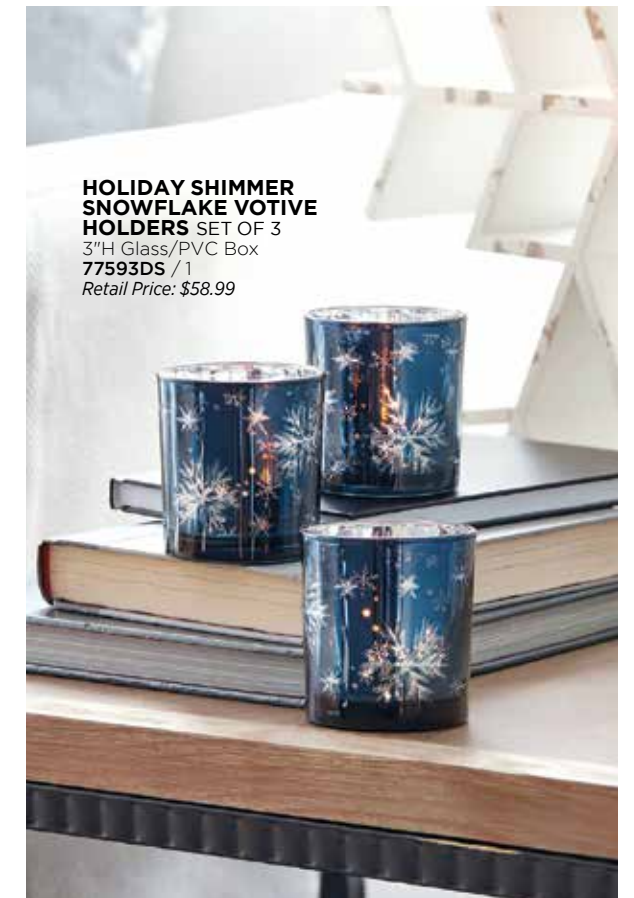

HOLIDAY SHIMMER SNOWFLAKE VOTIVE HOLDERS SET OF 3
3"H Glass/PVC Box
77593DS / 1
Retail Price: $58.99