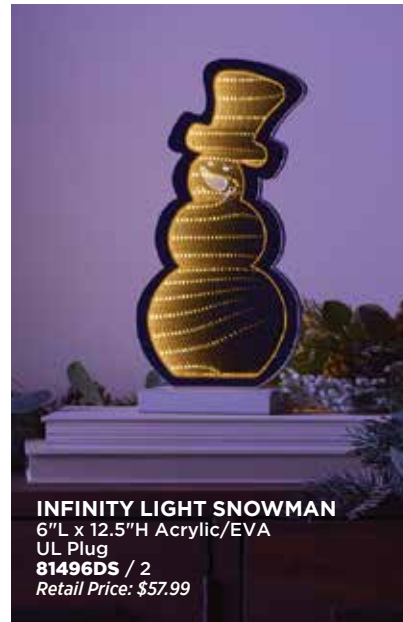

INFINITY LIGHT SNOWMAN
6"L x 12.5"H Acrylic/EVA
UL Plug
81496DS / 2
Retail Price: $57.99