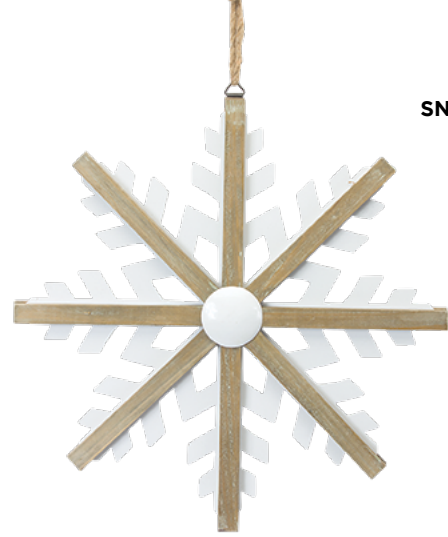

WINTER RETREAT SNOWFLAKE ORNAMENT
16"H Iron/Wood
80414DS / 2 Retail Price: $82.99

WINTER RETREAT SNOWFLAKE ORNAMENT
23"H Iron/Wood
80415DS / 2
Retail Price: $99.99