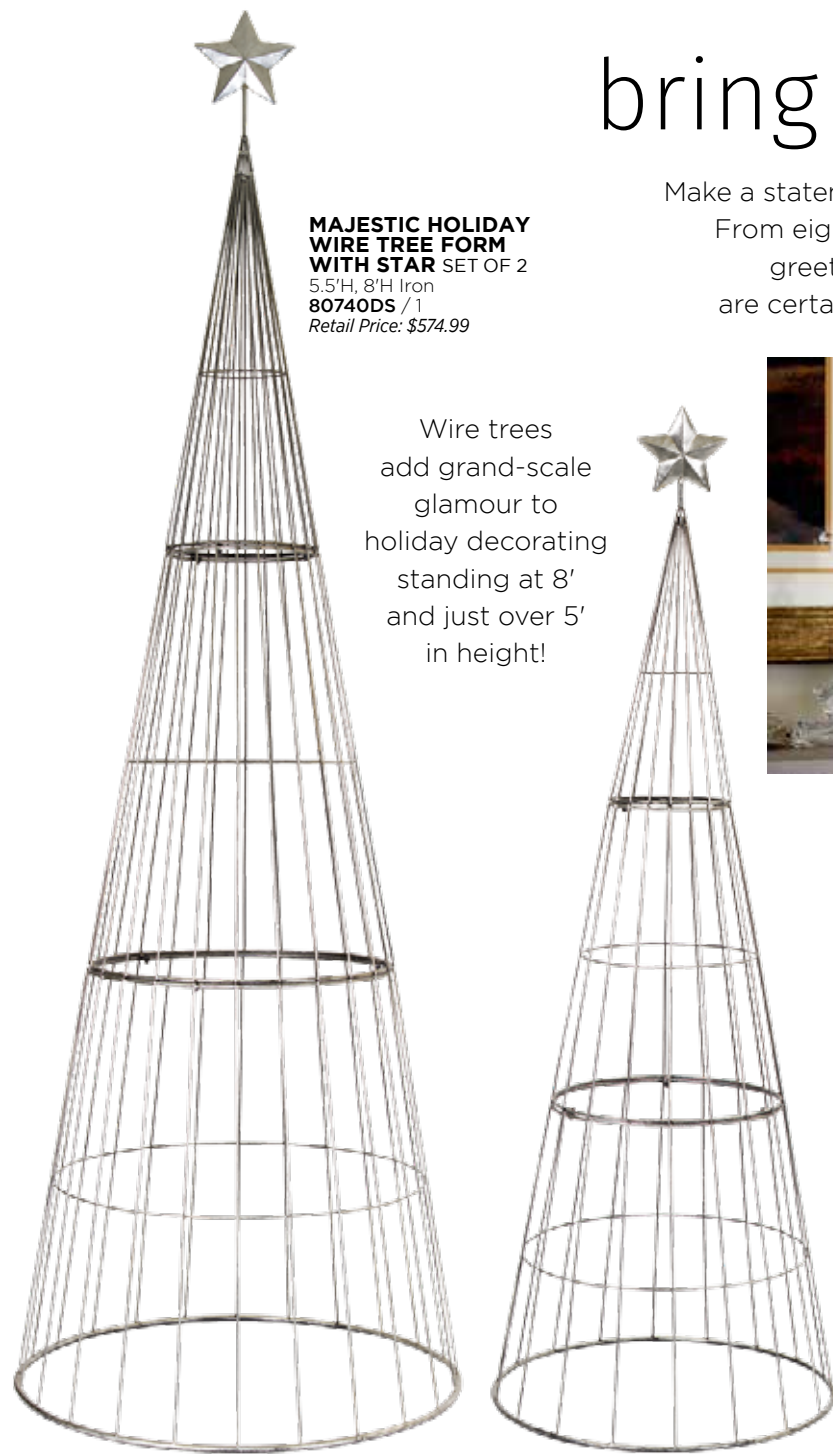

bring on the cheer

Make a statement with oversized holiday decor! From eight-foot trees to larger-than-life greetings, these festive accents are certain to make any setting merrier.

MAJESTIC HOLIDAY WIRE TREE FORM WITH STAR SET OF 2
5.5"H, 8'H Iron
80740DS / 1
Retail Price: $574.99

Wire trees add grand-scale glamour to holiday decorating standing at 8' and just over 5' in height!