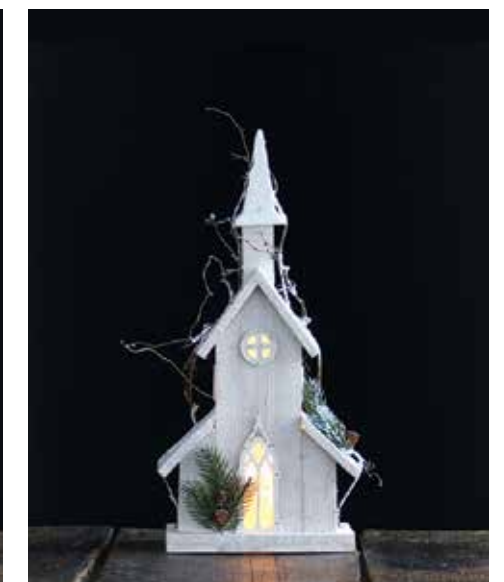

PRE-LIT WOODLAND CHURCH
18.75"H Wood, UL/120 Volt Plug
60021DS / 1
Retail Price: $65.99