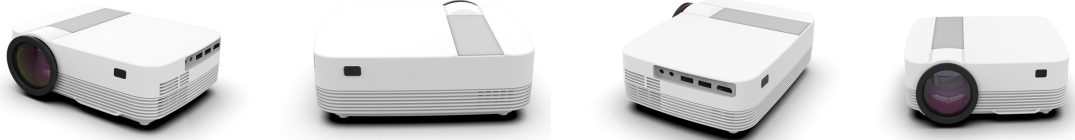

## CONNECTE Z MINI

<b>Resolution</b>	1080P Supported, Native 600P
<b>Brightness</b>	3000 lumens (100 ansi)
<b>Screen Size</b>	35 - 120 inch
<b>Projection Distance</b>	1.2 ~ 4m
<b>Contrast Ratio</b>	3000: 1
<b>Operating System</b>	Android 9.0
<b>Memory Storage</b>	1G RAM + 16G ROM
<b>Wi-Fi</b>	2.4G Wi-Fi
<b>Bluetooth</b>	Bluetooth 4.0
<b>Apps</b>	YouTube, Netflix, Kodi, Miracast, Aircscreen, TV Store, Bluetooth Speaker, Google Play Store
<b>Speaker</b>	4Ω3W × 1
<b>Accessories</b>	Projector *1 User Manual *1 Power Cable *1 AV Cable *1 HDMI Cable *1 Remote Control *1
<b>Weight</b>	1KG
<b>Dimension</b>	20 * 15 * 7 cm
<b>Display Type</b>	3.81 Inch Single LCD Technology
<b>Aspect Ratio</b>	16:9 and 4:3
<b>LED Lamp Life</b>	> 30,000 hours life
<b>Lens</b>	Manual Focus
<b>Keystone Correction</b>	Vertical ± 15° (Manually Using Adjustment Mechanism)
<b>Screencast</b>	Screen Mirroring function available for iOS and Android phones
<b>Interfaces</b>	AV / HDMI *2 / USB / Audio Out
<b>Supply Power</b>	AC 100~240V, 50/60 Hz
<b>Able to Mount?</b>	Yes, it is able to be mounted by single hole projector mounts only * We do not provide ceiling mount service
<b>Warranty</b>	12 months
<b>Recommendation</b>	Suitable for home entertainment in dark environment