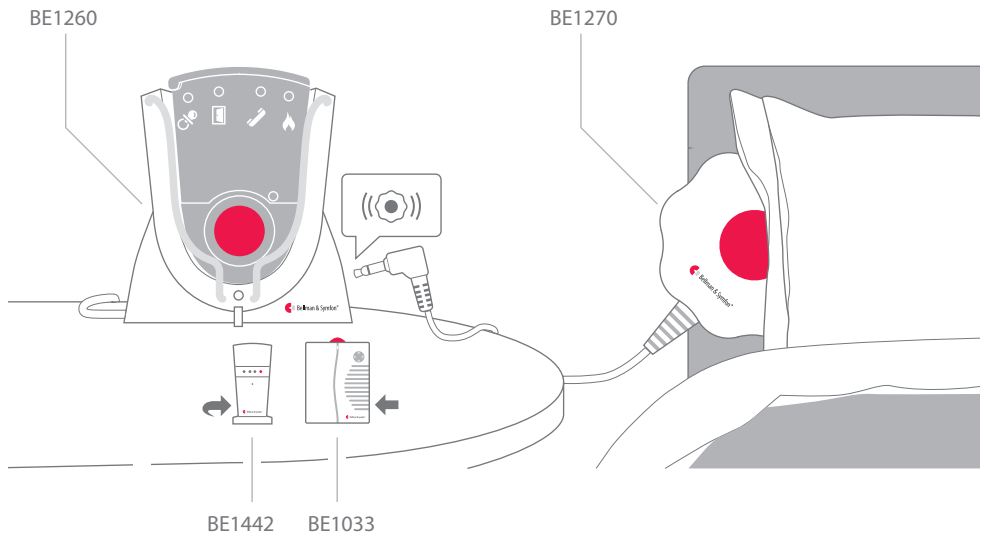

Bed shaker

BE1270

 Bellman & Symfon®

Features

Powerful vibrations
Wakes even heavy sleepers

Anti-slip surface
Stays in place when it vibrates

Safe to use
Operates at low voltage

Long cable, 2 m
Easy to place where you want it

The bed shaker produces strong vibrations and requires no internal batteries. It features an anti-slip surface that holds it in place when it vibrates and is equipped with a long cable so you can place it anywhere you want.

Compatibility

The bed shaker can be connected to the following products:

- BE1260 Visit pager charger accessory
- BE1442 Visit flash receiver with battery backup
- BE1033 Visit portable receiver
- BE1380 Visit alarm clock
- BE1350 Alarm clock classic
- BE1370 Alarm clock pro

Technical specifications

Dimensions and weight

- Height: **88 mm, 3.5"**
 Width: **88 mm, 3.5"**
 Depth: **27 mm, 1.1"**
 Weight: **120 g, 4.2 oz.**

Connections

Compatibility

The bed shaker can be connected to the following products: