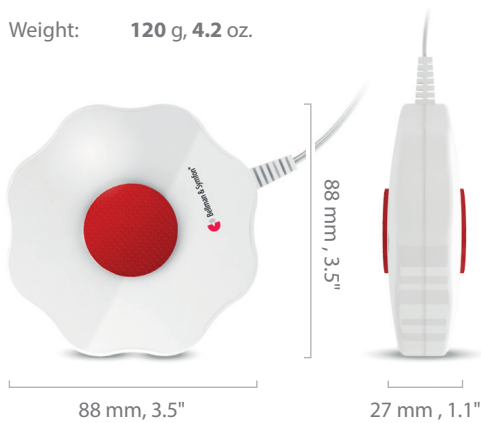

Bed shaker

BE1270

 Bellman & Symfon®

Features

Powerful vibrations
Wakes even heavy sleepers

Anti-slip surface
Stays in place when it vibrates

Safe to use
Operates at low voltage

Long cable, 2 m
Easy to place where you want it

The bed shaker produces strong vibrations and requires no internal batteries. It features an anti-slip surface that holds it in place when it vibrates and is equipped with a long cable so you can place it anywhere you want.

Compatibility

The bed shaker can be connected to the following products:

- BE1260 Visit pager charger accessory
- BE1442 Visit flash receiver with battery backup
- BE1033 Visit portable receiver
- BE1380 Visit alarm clock
- BE1350 Alarm clock classic
- BE1370 Alarm clock pro

Technical specifications

Dimensions and weight

- Height: **88 mm, 3.5"**
 Width: **88 mm, 3.5"**
 Depth: **27 mm, 1.1"**
 Weight: **120 g, 4.2 oz.**

Connections

Compatibility

The bed shaker can be connected to the following products: