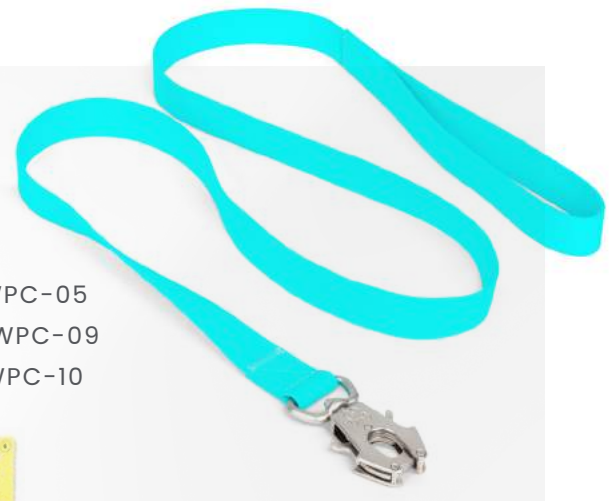

privé collection

NANDOG *Sport* POLY-FLEX LEASH