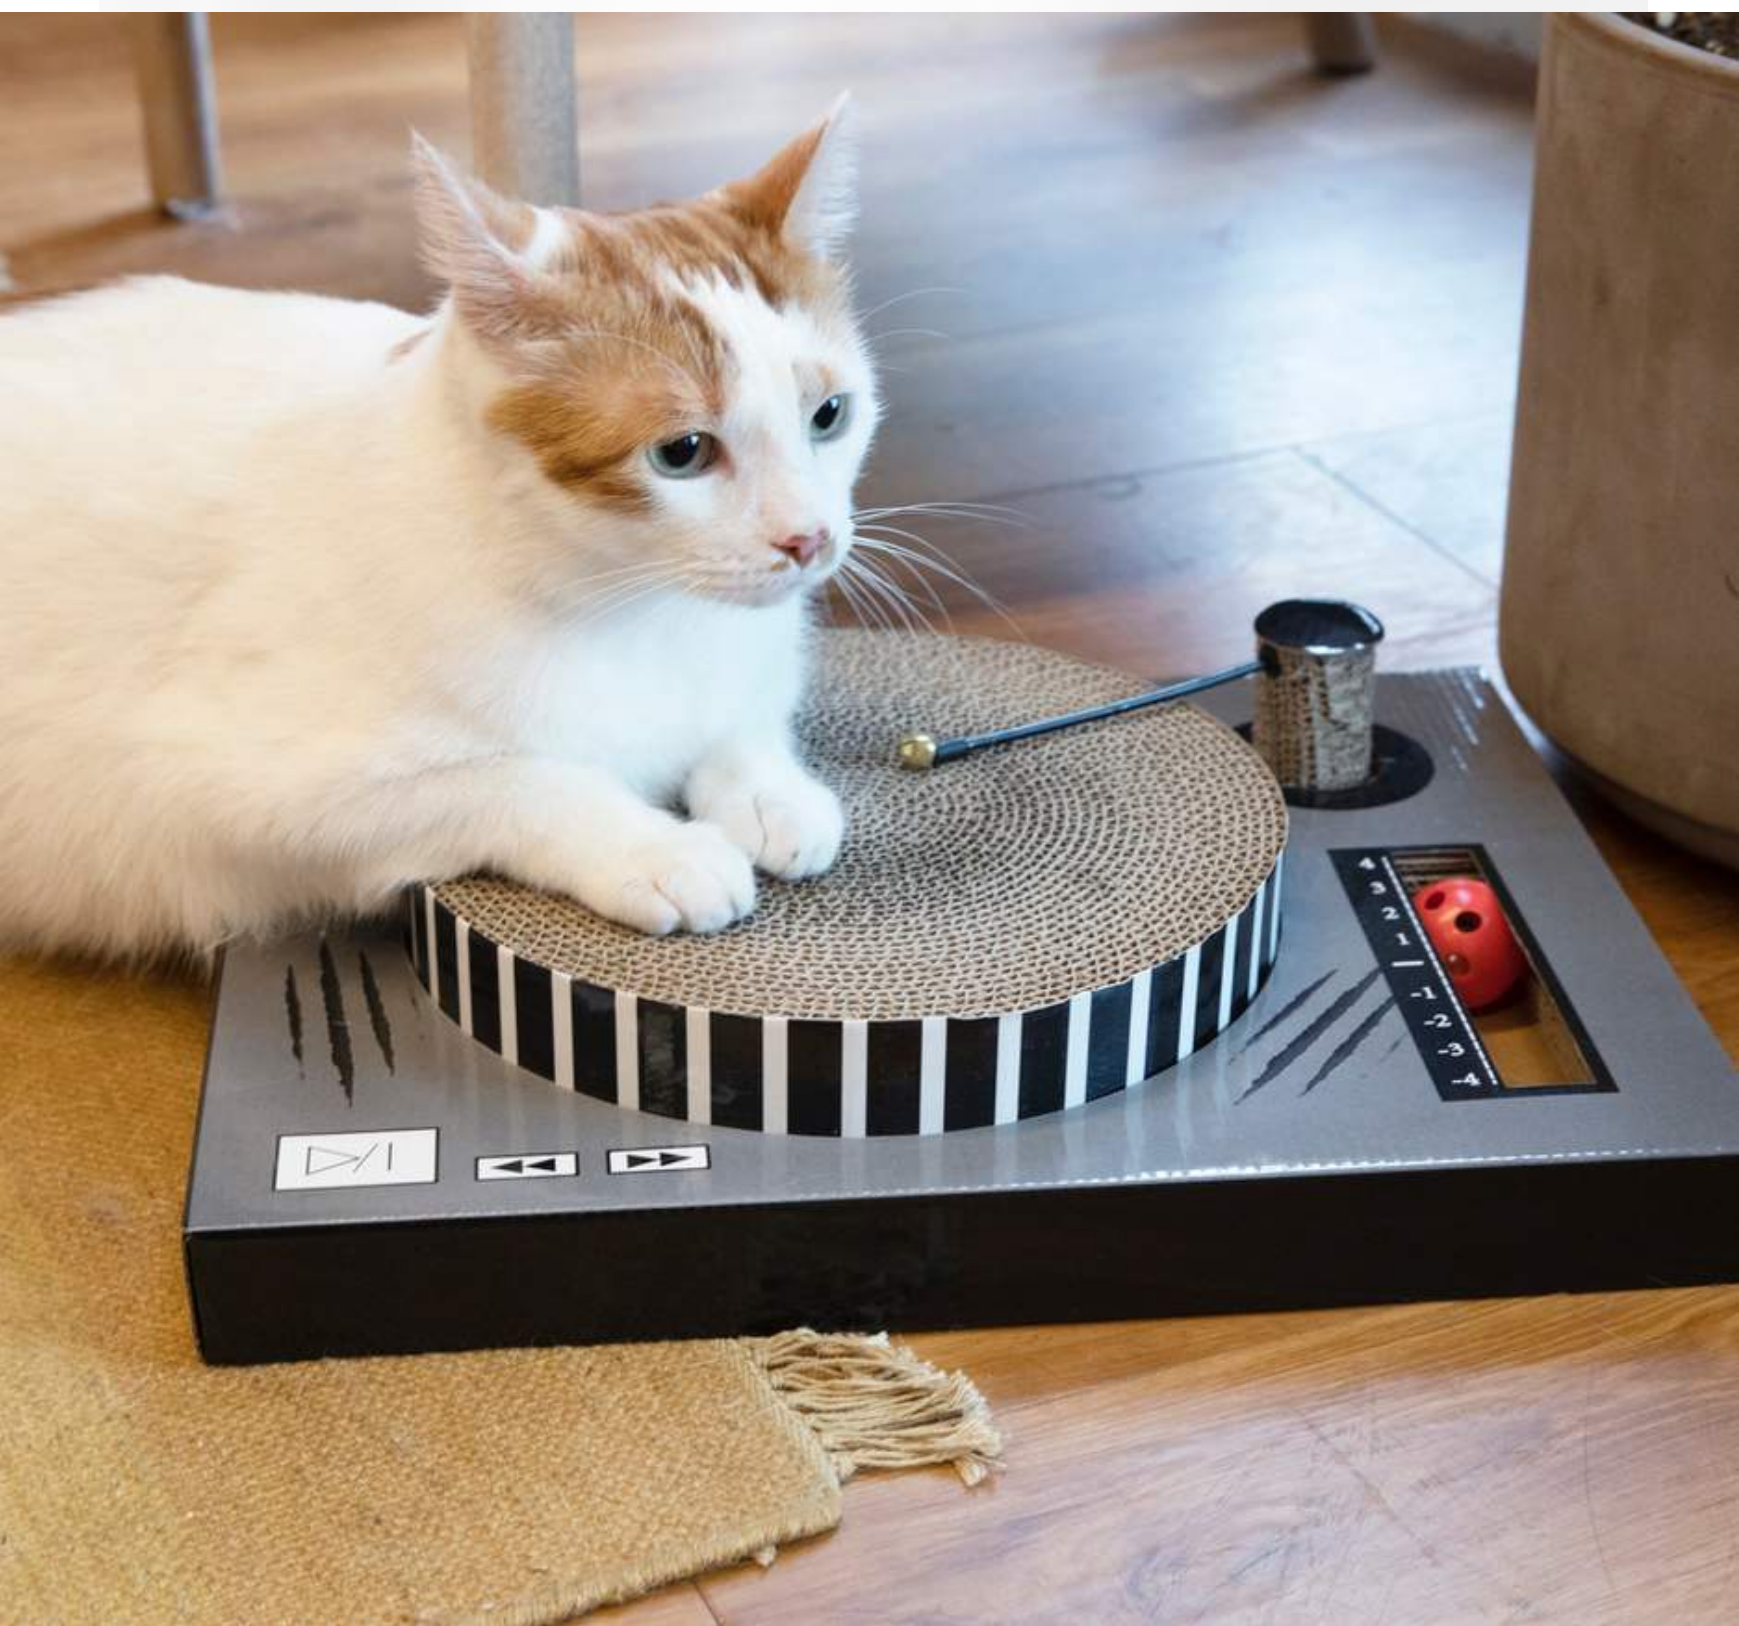

DESCRIPTION:
KIT: 8 ROLLS WITH 15 BAGS EACH

WB-02 16 PACK

COMPOSITION:
COMPOSTABLE POOPBAGS (CORN STARCH BASED)

DESCRIPTION:
KIT: 16 ROLLS WITH 15 BAGS EACH

privé collection

N A N C A T

CAT SCRATCHERS

CPS-20-DJ