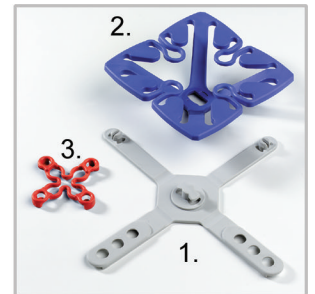

froli® Star

Star Model Specifications:

1. Base Element
 2. Spring Element
 3. Tension Clip (optional)
- Installed height: 1 3/4" (43 mm)
 Max. up-and-down flex: 1 3/8" (33 mm)
 Spring size: 4 7/8" x 4 7/8" (12.3 x 12.3 cm)
 Spacing options: 3 (narrow, medium, wide)