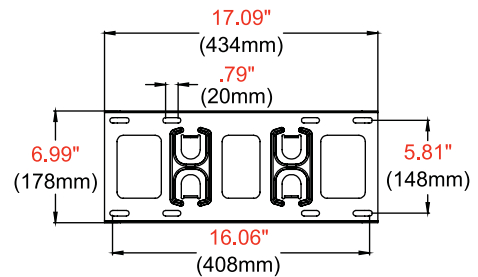

- Positions TV only 2.75" (70mm) from the wall or extends up to 14.40" (367mm)
- Includes necessary wall and TV attachment hardware
- Universal mount accommodates 200 x 100 to 600 x 400mm VESA® mounting patterns
- Design is UL listed and tested to four times the stated load capacity
- Cable management provides a point to secure and route cables for safety and a clean look
- TV can be rotated left and right after installation for guaranteed leveling

✉ info@peerless-av.com
🌐 peerless-av.com

peerless-AV®
Driving Technology Through Innovation

TVA775 TruVue™ Full-Motion Tilting Wall Mount for 50" to 75"+ Displays

Product Specifications

	DIMENSIONS (W x H x D)	PRODUCT WEIGHT	LOAD CAPACITY	FINISH	AVAILABLE COLORS
TVA775	26.49" x 16.46" x 2.75"-14.40" (673 x 418 x 70-367mm)	11.5lb (5.2kg)	99lb (45kg)	Scratch Resistant Fused Epoxy	Matte Black

Package Specifications

	PACKAGE SIZE (W x H x D)	PACKAGE SHIP WEIGHT	PACKAGE UPC CODE	PACKAGE CONTENTS	UNITS IN PACKAGE
TVA775	7.50" x 3.00" x 18.00" (191 x 76 x 457mm)	13.0lb (5.9kg)	735029334989	Wall Mount, Wall and TV Installation Hardware, Level	1

All dimensions = **inch** (mm)

TOP VIEW

WALL PLATE DETAIL

FRONT VIEW

**SIDE VIEW
+12°/-3° TILT**

Architect Specifications

The TruVue™ Full-Motion Tilting Wall Mount shall be a Peerless-AV model TVA775 and shall be located where indicated on the plans. Assembly and installation shall be done according to instructions provided by the manufacturer.