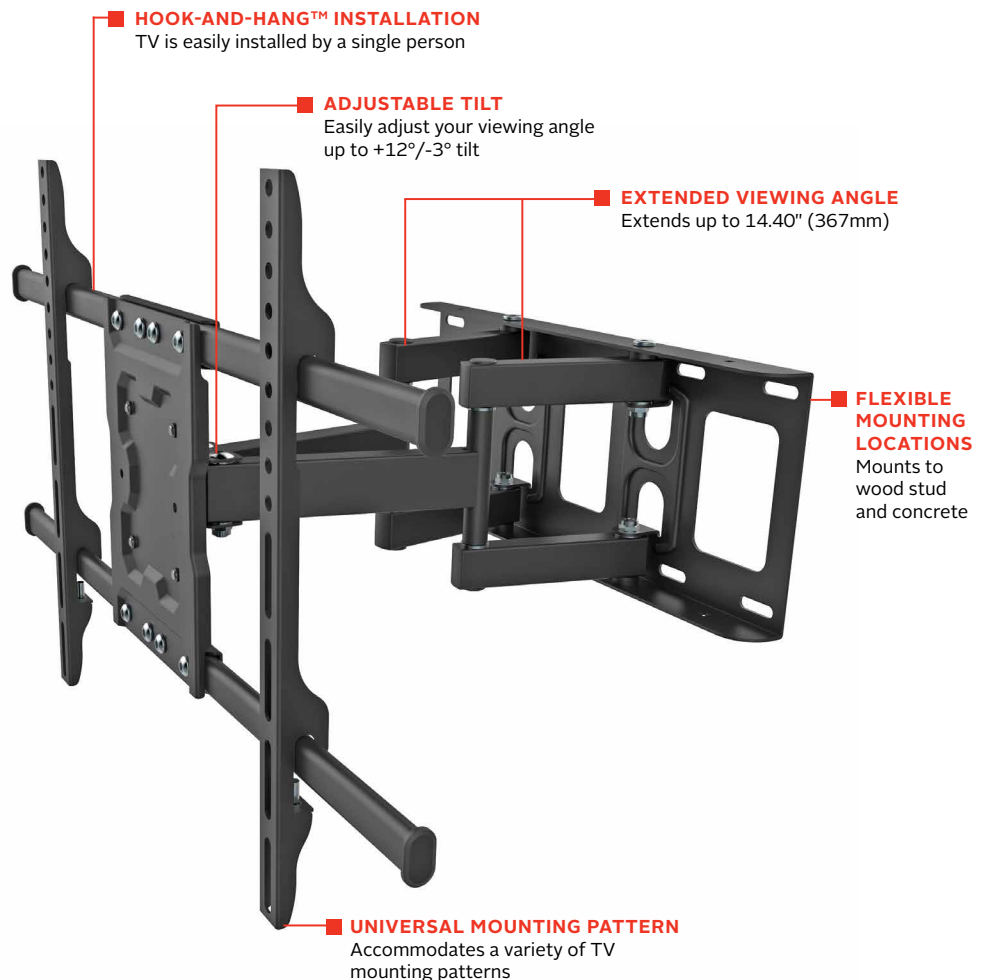

TVA775

Mounting Pattern
600 x 400mm
(23.62" x 15.75")

Max Load
99lb
(45kg)

tru•vue™

Full-Motion Tilting Wall Mount

FOR 50" TO 75"+ DISPLAYS*

The TruVue™ series wall mounts combine ease of installation with viewing flexibility. With TVA775, extend the TV up to 14.40" (367mm) or fully-retract it to just 2.75" (70mm) from the wall for the optimum viewing angle. The Hook-and-Hang™ system offers easy, one-person installation of the TV. The tilt is easily adjusted +12°/-3° with the included wrench, reducing glare and optimizing the viewing angle. With the cable management feature, cables can be routed and secured for a clean and clutter-free look.

- Positions TV only 2.75" (70mm) from the wall or extends up to 14.40" (367mm)
- Includes necessary wall and TV attachment hardware
- Universal mount accommodates 200 x 100 to 600 x 400mm VESA® mounting patterns
- Design is UL listed and tested to four times the stated load capacity
- Cable management provides a point to secure and route cables for safety and a clean look
- TV can be rotated left and right after installation for guaranteed leveling

✉ info@peerless-av.com
🌐 peerless-av.com

peerless-AV®
Driving Technology Through Innovation

TVA775 TruVue™ Full-Motion Tilting Wall Mount for 50" to 75"+ Displays

Product Specifications

	DIMENSIONS (W x H x D)	PRODUCT WEIGHT	LOAD CAPACITY	FINISH	AVAILABLE COLORS
TVA775	26.49" x 16.46" x 2.75"-14.40" (673 x 418 x 70-367mm)	11.5lb (5.2kg)	99lb (45kg)	Scratch Resistant Fused Epoxy	Matte Black

Package Specifications

	PACKAGE SIZE (W x H x D)	PACKAGE SHIP WEIGHT	PACKAGE UPC CODE	PACKAGE CONTENTS	UNITS IN PACKAGE
TVA775	7.50" x 3.00" x 18.00" (191 x 76 x 457mm)	13.0lb (5.9kg)	735029334989	Wall Mount, Wall and TV Installation Hardware, Level	1