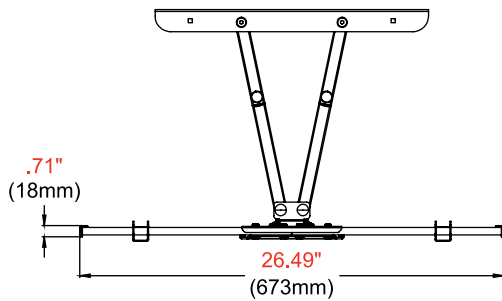

TVA775 TruVue™ Full-Motion Tilting Wall Mount for 50" to 75"+ Displays

Product Specifications

	DIMENSIONS (W x H x D)	PRODUCT WEIGHT	LOAD CAPACITY	FINISH	AVAILABLE COLORS
TVA775	26.49" x 16.46" x 2.75"-14.40" (673 x 418 x 70-367mm)	11.5lb (5.2kg)	99lb (45kg)	Scratch Resistant Fused Epoxy	Matte Black

Package Specifications

	PACKAGE SIZE (W x H x D)	PACKAGE SHIP WEIGHT	PACKAGE UPC CODE	PACKAGE CONTENTS	UNITS IN PACKAGE
TVA775	7.50" x 3.00" x 18.00" (191 x 76 x 457mm)	13.0lb (5.9kg)	735029334989	Wall Mount, Wall and TV Installation Hardware, Level	1

All dimensions = **inch** (mm)

TOP VIEW