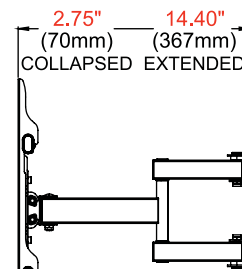

Package Specifications

	PACKAGE SIZE (W x H x D)	PACKAGE SHIP WEIGHT	PACKAGE UPC CODE	PACKAGE CONTENTS	UNITS IN PACKAGE
TVA775	7.50" x 3.00" x 18.00" (191 x 76 x 457mm)	13.0lb (5.9kg)	735029334989	Wall Mount, Wall and TV Installation Hardware, Level	1

All dimensions = **inch** (mm)

TOP VIEW

WALL PLATE DETAIL

FRONT VIEW

**SIDE VIEW
+12°/-3° TILT**

Architect Specifications

The TruVue™ Full-Motion Tilting Wall Mount shall be a Peerless-AV model TVA775 and shall be located where indicated on the plans. Assembly and installation shall be done according to instructions provided by the manufacturer.