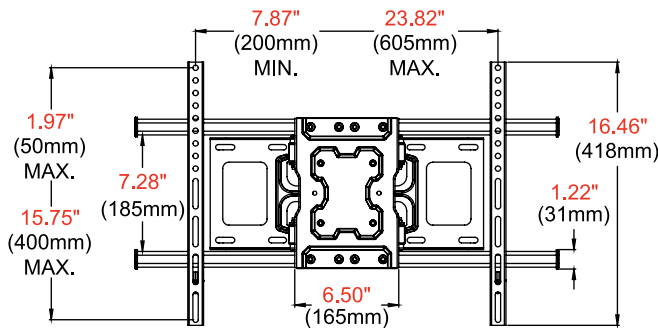

- Positions TV only 2.75" (70mm) from the wall or extends up to 14.40" (367mm)
- Includes necessary wall and TV attachment hardware
- Universal mount accommodates 200 x 100 to 600 x 400mm VESA® mounting patterns
- Design is UL listed and tested to four times the stated load capacity
- Cable management provides a point to secure and route cables for safety and a clean look
- TV can be rotated left and right after installation for guaranteed leveling

✉ info@peerless-av.com
🌐 peerless-av.com

peerless-AV®
Driving Technology Through Innovation

TVA775 TruVue™ Full-Motion Tilting Wall Mount for 50" to 75"+ Displays

Product Specifications

	DIMENSIONS (W x H x D)	PRODUCT WEIGHT	LOAD CAPACITY	FINISH	AVAILABLE COLORS
TVA775	26.49" x 16.46" x 2.75"-14.40" (673 x 418 x 70-367mm)	11.5lb (5.2kg)	99lb (45kg)	Scratch Resistant Fused Epoxy	Matte Black

Package Specifications

	PACKAGE SIZE (W x H x D)	PACKAGE SHIP WEIGHT	PACKAGE UPC CODE	PACKAGE CONTENTS	UNITS IN PACKAGE
TVA775	7.50" x 3.00" x 18.00" (191 x 76 x 457mm)	13.0lb (5.9kg)	735029334989	Wall Mount, Wall and TV Installation Hardware, Level	1

All dimensions = **inch** (mm)

TOP VIEW

WALL PLATE DETAIL

FRONT VIEW

**SIDE VIEW
+12°/-3° TILT**

Architect Specifications

The TruVue™ Full-Motion Tilting Wall Mount shall be a Peerless-AV model TVA775 and shall be located where indicated on the plans. Assembly and installation shall be done according to instructions provided by the manufacturer.