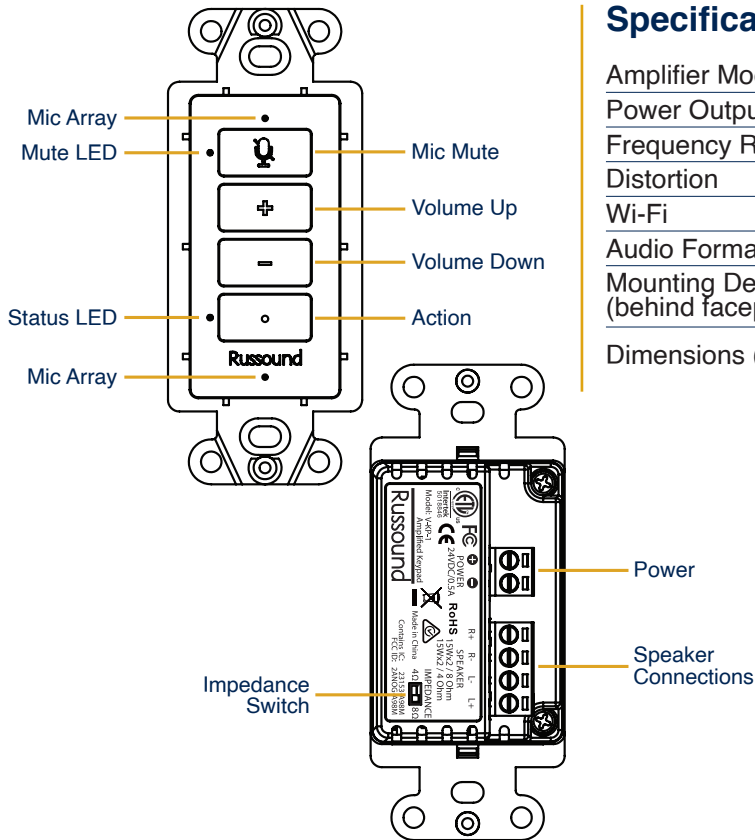

Easy touch Volume Up, Volume Down, Mic On/Off and Action (standard Alexa buttons)

15W per channel, synchronize up to 10 rooms

Includes both white and black color options

Services Included*

**Service availability varies by region.*

VoicePlay Power Supply Features

Power output 60W/24VDC

Each power supply supports two VoicePlay keypads

Over voltage, over current and over temperature protection

VoicePlay Keypad Overview

Specifications

Amplifier Model	V-KP-1
Power Output	2 x 15W, 4 or 8 Ohm selectable
Frequency Response	20-20kHz(±1dB)
Distortion	<0.1% (20Hz-20kHz@15W, 4/8 Ohms)
Wi-Fi	802.11 a/b/g/n/a/c, 1x1
Audio Formats	MP3, AAC, FLAC, ALAC, WMA and OGG
Mounting Depth (behind faceplate)	2.44" (62mm)
Dimensions (HxWxD)	4.2" x 1.7" x 2.5" (106mm x 43mm x 64mm)

What's in the Box

- 1 Russound VoicePlay Amplified Keypad
- 1 Removable, Screw-Down 2-Pin Power Connector
- 1 Removable, Screw-Down 4-Pin Speaker Connector
- 1 White Faceplate
- 1 Black Faceplate
- 2 Decora Wallplates (White and Black)

What's in the Box

- 1 Russound VoicePlay Power Supply
- 1 US Power Cord
- 1 Installation Guide

a sound relationship

Russound

Application Wiring Diagram

Simplify multi-room audio systems with streaming and app control.
Upgrade to any VoicePlay system with no new wires.