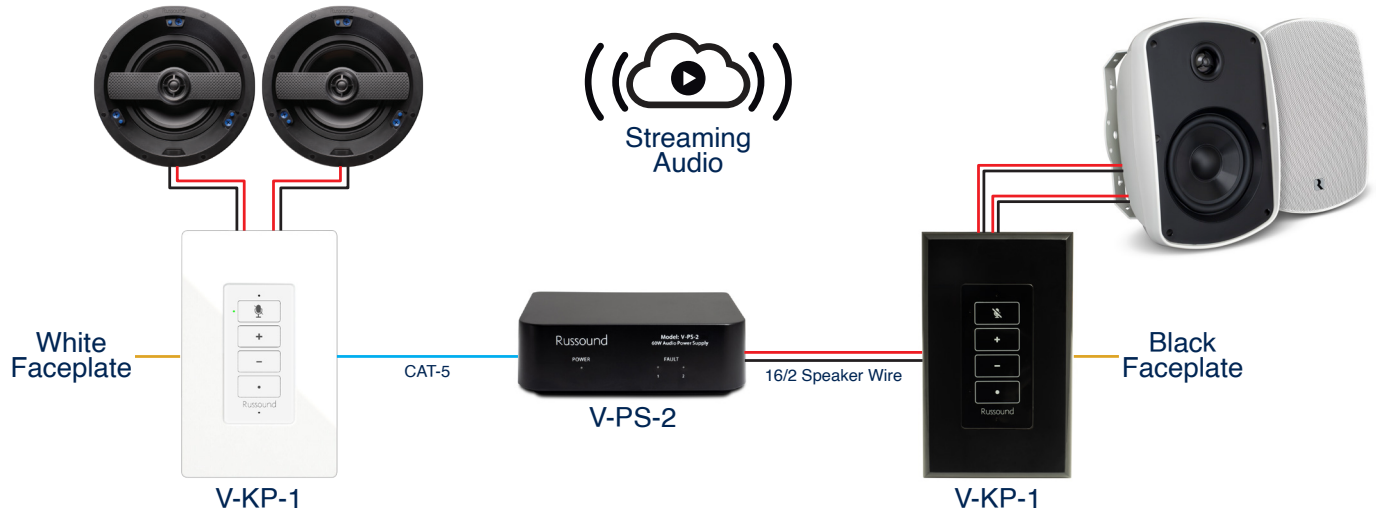

What's in the Box

- 1 Russound VoicePlay Amplified Keypad
- 1 Removable, Screw-Down 2-Pin Power Connector
- 1 Removable, Screw-Down 4-Pin Speaker Connector
- 1 White Faceplate
- 1 Black Faceplate
- 2 Decora Wallplates (White and Black)

VoicePlay Power Supply (V-PS-2) sold separately

VoicePlay Power Supply Overview

Specifications

Power Supply Model	V-PS-2
Supplies Power For	Up to 2 VoicePlay Keypads
Power Output	60W/24VDC
Protection	Over current, over voltage and high temperature
Dimensions (HxWxD)	2" x 4" x 6" (51mm x 102mm x 153mm)

What's in the Box

- 1 Russound VoicePlay Power Supply
- 1 US Power Cord
- 1 Installation Guide

a sound relationship

Russound

Application Wiring Diagram

Simplify multi-room audio systems with streaming and app control.
Upgrade to any VoicePlay system with no new wires.

Amazon Alexa Built-In

Bring the features of Alexa to a multi-room audio system.