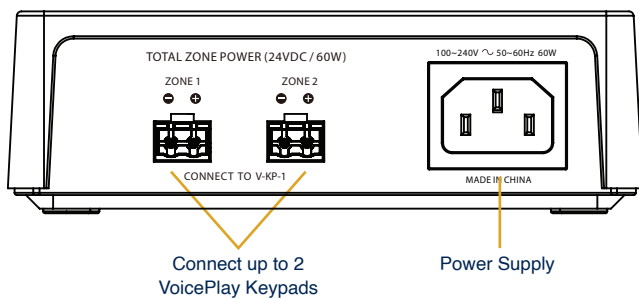

VoicePlay Power Supply Overview

Specifications

Power Supply Model	V-PS-2
Supplies Power For	Up to 2 VoicePlay Keypads
Power Output	60W/24VDC
Protection	Over current, over voltage and high temperature
Dimensions (HxWxD)	2" x 4" x 6" (51mm x 102mm x 153mm)

What's in the Box

- 1 Russound VoicePlay Power Supply
- 1 US Power Cord
- 1 Installation Guide