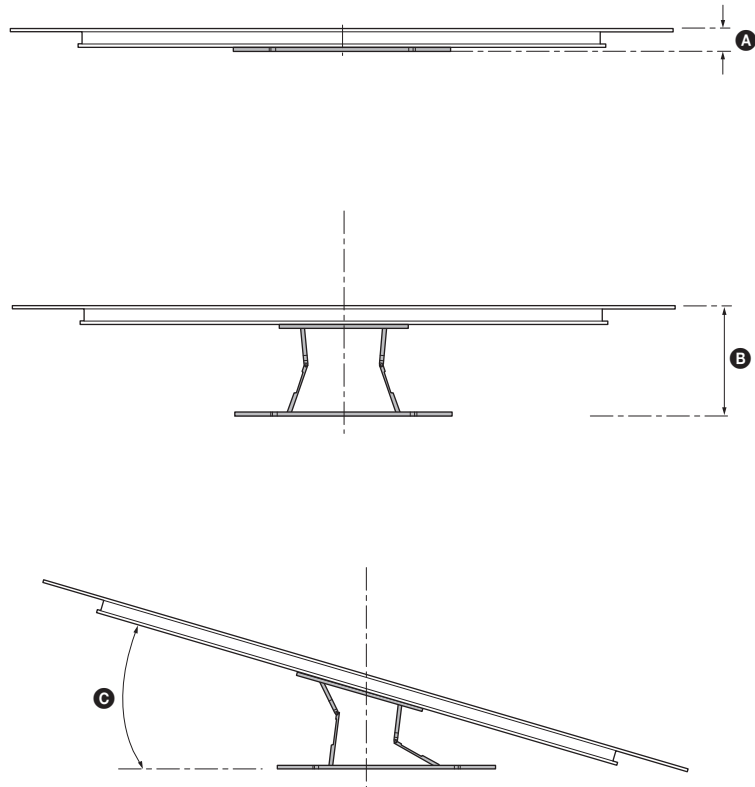

Specifications

WM4

WM1

Dimension: (Approx.) (mm (inch))

a : 860 mm (33 7/8 inch)
 b : 272 mm (10 3/4 inch)
 c : 245 mm (9 3/4 inch)
 d : 11 mm (7/16 inch)
 e : 354 mm (14 inch)
 f : 116 mm (4 5/8 inch)
 g : 77 mm (3 1/8 inch)

h : 563 mm (22 1/4 inch)
 i : 533 mm (21 inch)
 j : 370 mm (14 5/8 inch)
 k : 368 mm (14 1/2 inch)
 l : 350 mm (13 7/8 inch)
 m : 11 mm (7/16 inch)

Mass (base only): (Approx.)

WM4 4.2 kg / 9.3 lb.

WM1 3.0 kg / 6.6 lb.

Design and specifications are subject to change without notice.

US

(mm/inch)

XBR	A	B	C* (°)
65A8G	72 / 2 7/8	291 / 11 1/2	19
55A8G	72 / 2 7/8	291 / 11 1/2	21
77A9G	71 / 2 7/8	290 / 11 1/2	17
65A9G	62 / 2 1/2	279 / 11	18
55A9G	62 / 2 1/2	279 / 11	20

TV installation dimensions table (mm/inch)
 Figures in the table may differ slightly depending on the installation.

* (Approx.)

(mm/inch)

XBR	A	B	C* (°)
65A8G	61 / 2 1/2	280 / 11 1/8	18
55A8G	61 / 2 1/2	280 / 11 1/8	20
77A9G	60 / 2 3/8	279 / 11	16
65A9G	51 / 2 1/8	268 / 10 5/8	17
55A9G	51 / 2 1/8	268 / 10 5/8	19