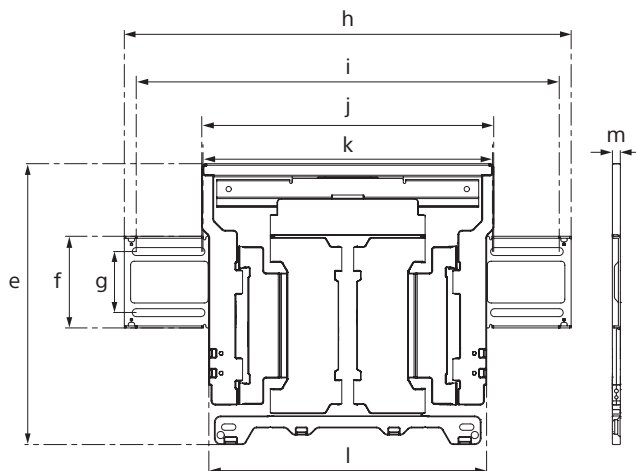

Specifications

WM4

WM1

Dimension: (Approx.) (mm (inch))

a : 860 mm (33 7/8 inch)
 b : 272 mm (10 3/4 inch)
 c : 245 mm (9 3/4 inch)
 d : 11 mm (7/16 inch)
 e : 354 mm (14 inch)
 f : 116 mm (4 5/8 inch)
 g : 77 mm (3 1/8 inch)

h : 563 mm (22 1/4 inch)
 i : 533 mm (21 inch)
 j : 370 mm (14 5/8 inch)
 k : 368 mm (14 1/2 inch)
 l : 350 mm (13 7/8 inch)
 m : 11 mm (7/16 inch)

Mass (base only): (Approx.)

WM4 4.2 kg / 9.3 lb.

WM1 3.0 kg / 6.6 lb.

Design and specifications are subject to change without notice.

US

(mm/inch)

XBR	A	B	C* (°)
65A8G	72 / 2 7/8	291 / 11 1/2	19
55A8G	72 / 2 7/8	291 / 11 1/2	21
77A9G	71 / 2 7/8	290 / 11 1/2	17
65A9G	62 / 2 1/2	279 / 11	18
55A9G	62 / 2 1/2	279 / 11	20

TV installation dimensions table (mm/inch)
 Figures in the table may differ slightly depending on the installation.

* (Approx.)

(mm/inch)

XBR	A	B	C* (°)
65A8G	61 / 2 1/2	280 / 11 1/8	18
55A8G	61 / 2 1/2	280 / 11 1/8	20
77A9G	60 / 2 3/8	279 / 11	16
65A9G	51 / 2 1/8	268 / 10 5/8	17
55A9G	51 / 2 1/8	268 / 10 5/8	19