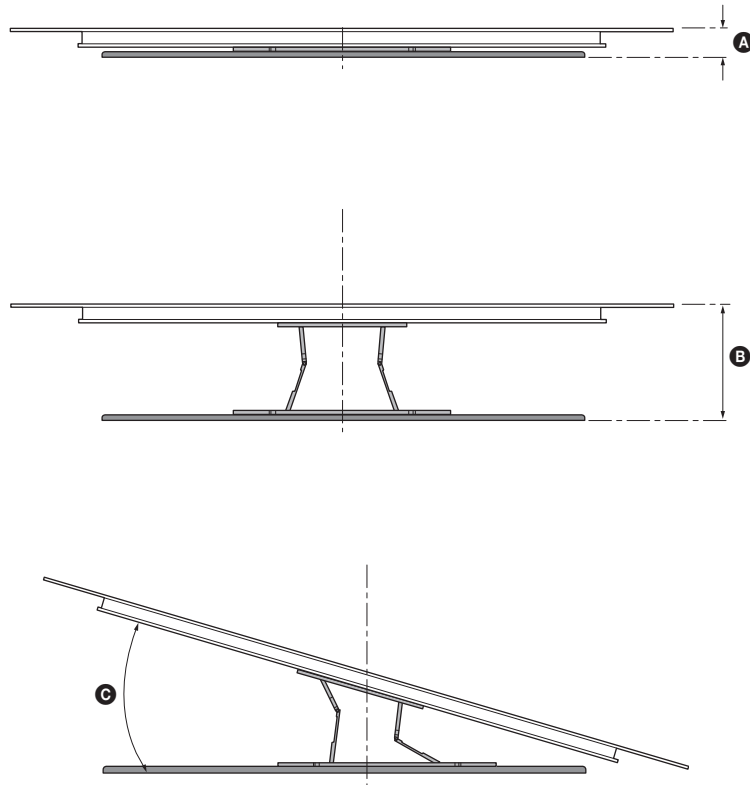

Specifications

WM4

WM1

Dimension: (Approx.) (mm (inch))

a : 860 mm (33 7/8 inch)
 b : 272 mm (10 3/4 inch)
 c : 245 mm (9 3/4 inch)
 d : 11 mm (7/16 inch)
 e : 354 mm (14 inch)
 f : 116 mm (4 5/8 inch)
 g : 77 mm (3 1/8 inch)

h : 563 mm (22 1/4 inch)
 i : 533 mm (21 inch)
 j : 370 mm (14 5/8 inch)
 k : 368 mm (14 1/2 inch)
 l : 350 mm (13 7/8 inch)
 m : 11 mm (7/16 inch)

Mass (base only): (Approx.)

WM4 4.2 kg / 9.3 lb.

WM1 3.0 kg / 6.6 lb.

Design and specifications are subject to change without notice.

US

(mm/inch)

XBR	A	B	C* (°)
65A8G	72 / 2 7/8	291 / 11 1/2	19
55A8G	72 / 2 7/8	291 / 11 1/2	21
77A9G	71 / 2 7/8	290 / 11 1/2	17
65A9G	62 / 2 1/2	279 / 11	18
55A9G	62 / 2 1/2	279 / 11	20

TV installation dimensions table (mm/inch)
 Figures in the table may differ slightly depending on the installation.

* (Approx.)

(mm/inch)

XBR	A	B	C* (°)
65A8G	61 / 2 1/2	280 / 11 1/8	18
55A8G	61 / 2 1/2	280 / 11 1/8	20
77A9G	60 / 2 3/8	279 / 11	16
65A9G	51 / 2 1/8	268 / 10 5/8	17
55A9G	51 / 2 1/8	268 / 10 5/8	19