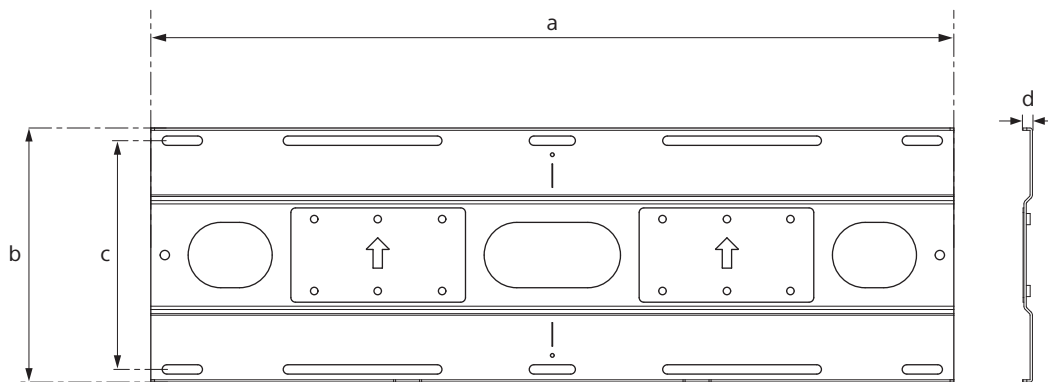

Specifications

WM4

WM1

Dimension: (Approx.) (mm (inch))

a : 860 mm (33 7/8 inch)
 b : 272 mm (10 3/4 inch)
 c : 245 mm (9 3/4 inch)
 d : 11 mm (7/16 inch)
 e : 354 mm (14 inch)
 f : 116 mm (4 5/8 inch)
 g : 77 mm (3 1/8 inch)

h : 563 mm (22 1/4 inch)
 i : 533 mm (21 inch)
 j : 370 mm (14 5/8 inch)
 k : 368 mm (14 1/2 inch)
 l : 350 mm (13 7/8 inch)
 m : 11 mm (7/16 inch)

Mass (base only): (Approx.)

WM4 4.2 kg / 9.3 lb.

WM1 3.0 kg / 6.6 lb.

Design and specifications are subject to change without notice.

US

(mm/inch)

XBR	A	B	C* (°)
65A8G	72 / 2 7/8	291 / 11 1/2	19
55A8G	72 / 2 7/8	291 / 11 1/2	21
77A9G	71 / 2 7/8	290 / 11 1/2	17
65A9G	62 / 2 1/2	279 / 11	18
55A9G	62 / 2 1/2	279 / 11	20

TV installation dimensions table (mm/inch)
 Figures in the table may differ slightly depending on the installation.

* (Approx.)

(mm/inch)

XBR	A	B	C* (°)
65A8G	61 / 2 1/2	280 / 11 1/8	18
55A8G	61 / 2 1/2	280 / 11 1/8	20
77A9G	60 / 2 3/8	279 / 11	16
65A9G	51 / 2 1/8	268 / 10 5/8	17
55A9G	51 / 2 1/8	268 / 10 5/8	19