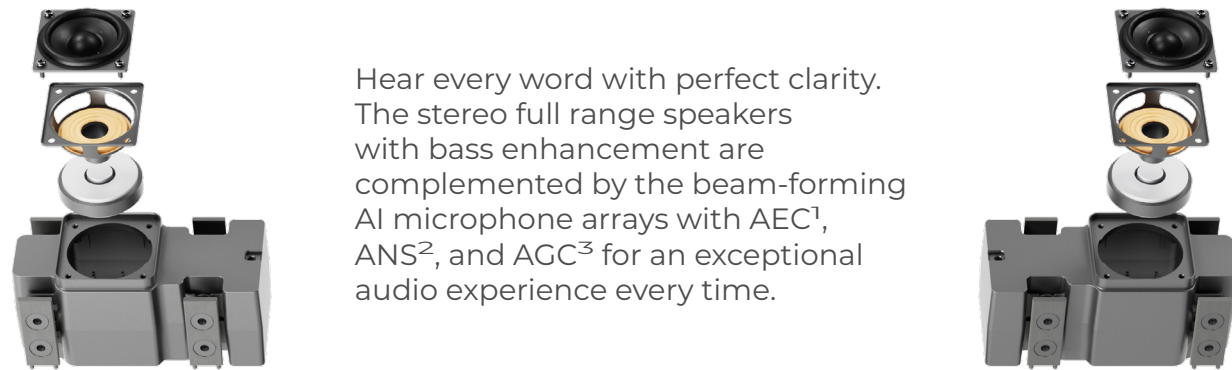

# Intelligent Video Bar

The foundation of RTI Intelligent Meetings

Wide angle 4K ePTZ camera with 5x digital zoom and 120° field of view to ensure everyone is seen in striking 4K clarity.

Artificial Intelligence (AI) for Auto Framing, Presenter Tracking, and Speaker Tracking engage remote teams as if they are in the room.

Hear every word with perfect clarity. The stereo full range speakers with bass enhancement are complemented by the beam-forming AI microphone arrays with AEC<sup>1</sup>, ANS<sup>2</sup>, and AGC<sup>3</sup> for an exceptional audio experience every time.

Rear panel inputs and outputs enable easy connection to monitors, devices, and control systems.

<sup>1</sup> Acoustic Echo Cancellation  
<sup>2</sup> Automatic Noise Suppression  
<sup>3</sup> Automatic Gain Control

## Large Conference Room

With the wide angle 4K camera on the Intelligent Video Bar and support for up to 3 Expansion Microphones, *RTI Intelligent Meetings* easily scales to large conference rooms. The built-in AI with auto framing, plus presenter and speaker tracking creates a natural flow. Sharing content is easy with the wireless Media Xchange Transmitters or through AirPlay or Miracast. Show room availability and add room control with the KX4 Touchpanel plus Processor at the conference room door, while the KA11 Touchpanel handles at-the-table control.