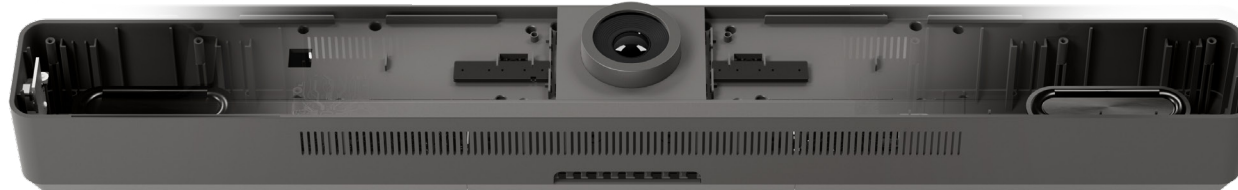

# Intelligent Video Bar

The foundation of RTI Intelligent Meetings

Wide angle 4K ePTZ camera with 5x digital zoom and 120° field of view to ensure everyone is seen in striking 4K clarity.

Artificial Intelligence (AI) for Auto Framing, Presenter Tracking, and Speaker Tracking engage remote teams as if they are in the room.

Hear every word with perfect clarity. The stereo full range speakers with bass enhancement are complemented by the beam-forming AI microphone arrays with AEC<sup>1</sup>, ANS<sup>2</sup>, and AGC<sup>3</sup> for an exceptional audio experience every time.