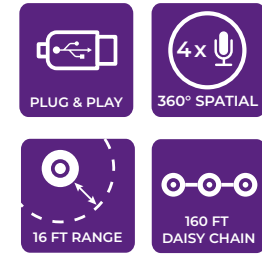

UC-IVB-EXM

Huddle Space

Huddle Spaces demand fast response for impromptu meetings. The Intelligent Video Bar paired with the Media Xchange Transmitter enables immediate collaboration and content sharing from any PC, while mobile content can be shared via AirPlay and Miracast. All of this without the need for a control system.