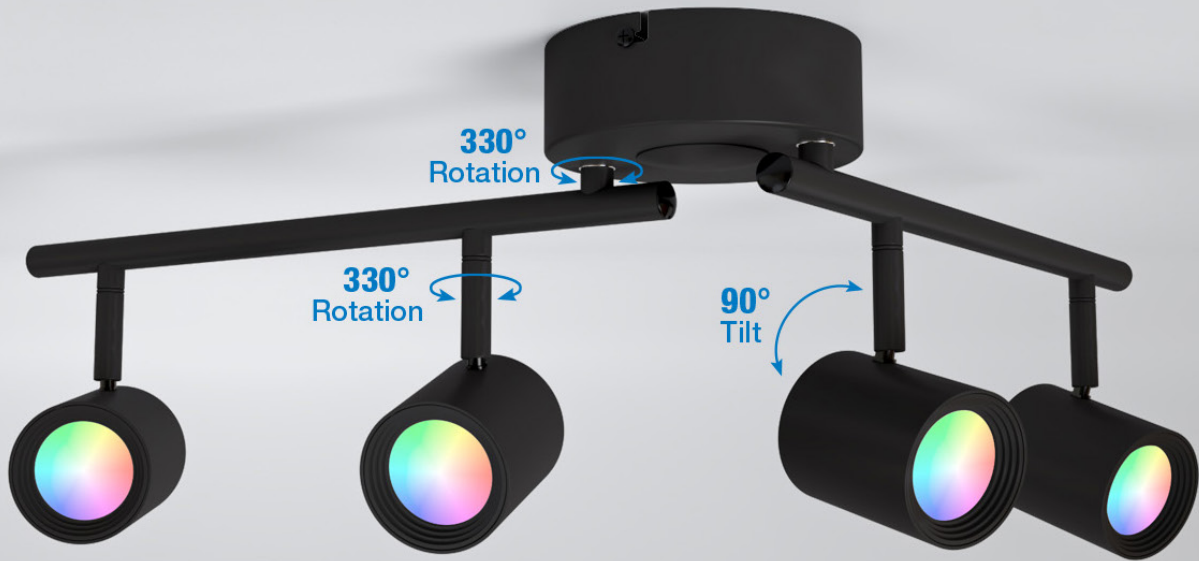

QUATTRO

4-LIGHT LED TRACK KIT, RGB + TUNABLE WHITE

FEATURES

- Angle and directional adjustable 4-light
- RGB and Tunable White
- WIZ enabled – Wi-Fi and Bluetooth
- Suitable for damp locations
- Ideal for residential and light commercial spaces
- 90 CRI
- Wi-Fi dimmable via Room Controller or WIZ App

JA8
TITLE 24

QUATTRO

QUATTRO is a 4-light LED track kit featuring a full color + tunable white option, allowing you to customize your space with 16 million colors while also providing a wide range of white tunability (2200K - 6500K). Perfect for both residential and light commercial spaces.

DELIVERED

Up to 2250 lm
(75 lm/W)

VOLTAGE

120V

BEAM ANGLE

FINISH

COLOR TEMPERATURE

SMART ROOM CONTROLLER

Use with
WiZ
Connected
Lights

The Smart Room Controller is Wi-Fi enabled to control all WiZ connected lights in the room with a simple click. Control on/off, dimming, select your white or color, and even toggle through your four favorite modes pre-selected in the WiZ app.